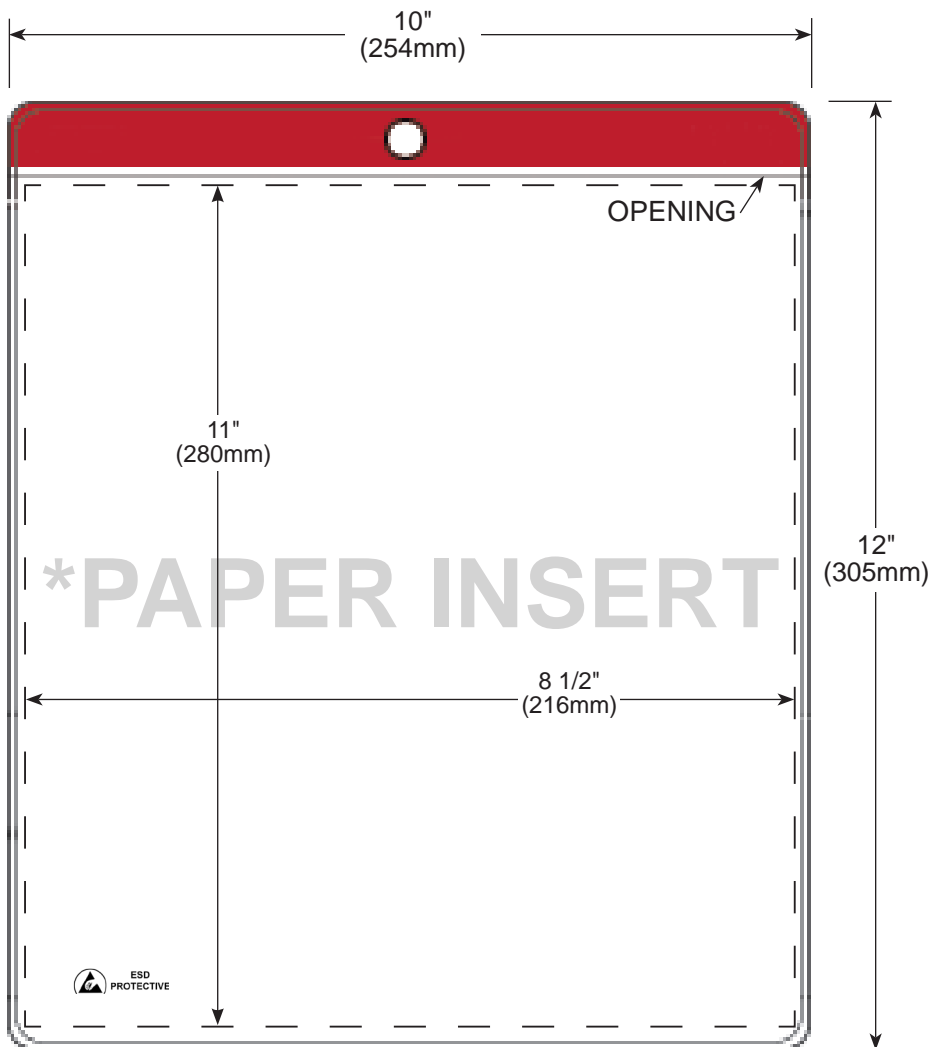

Made in the United States of America

*Watermark not on actual product.

SPECIFICATIONS

- Choice of 4 header colors to help identify your group, department and work instructions; keep track of everyone at your facility; or just assist in organizing your meetings or events
- The ESD Shop Traveler is made using 0.007" thick ESD vinyl on back and 0.007" ESD Front 0.006" clear vinyl as liner
- Includes inner anti-print, non-ESD vinyl liner which will prevent ink transfer from your document to the document holder
- Ideal for use by electronic manufacturers who work with ESD sensitive components
- Marked with ESD Protective symbol; ideal for use by electronic manufacturers who work with ESD sensitive components
- Dissipative vinyl 1×10^4 to $< 1 \times 10^{11}$ ohms, per ANSI/ESD STM11.11. Meets ANSI/ESD S20.20 and ANSI/ESD S541
- Designed to hold "A" size 8 1/2" (216mm) x 11" (280mm) documents
- Pre-punched metal grommet hang hole
- Made in the United States of America

Item	Description
34454	ESD Shop Traveler, Zip, Clear, 10" x 12" (254 x 305mm), Red Header, 10 Pack
34455	ESD Shop Traveler, Zip, Clear, 10" x 12" (254 x 305mm), Blue Header, 10 Pack
34456	ESD Shop Traveler, Zip, Clear, 10" x 12" (254 x 305mm), Green Header, 10 Pack
34457	ESD Shop Traveler, Zip, Clear, 10" x 12" (254 x 305mm), Yellow Header, 10 Pack

Specifications and procedures subject to change without notice.

± 1/16" tolerances on dimensions unless specified

ESD SHOP TRAVELER, ZIP, CLEAR, RED/BLUE/GREEN/YELLOW HEADER, 8 1/2" (216MM) x 11" (280MM) INSERT SIZE