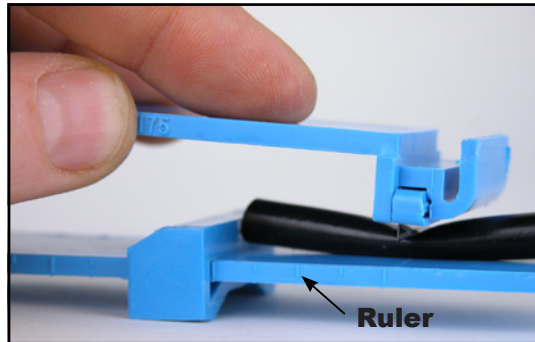

Features:

- Adjustable stop: Allows cutting of sleeving to specified lengths
- Ruler on side marked in 0.25 in (6 mm) increments. Ruler is 2.5 inches (64 mm).
Helps to gauge cut length
- Constructed of Polystyrene
- Made in America: Superior quality 35175

35175 in use

Item	Description
35175	Hand Sleeving Cutter
35177	Replacement Blades

Unless otherwise noted, tolerance ± 10%

Specifications and procedures subject to change without notice.

Made in the United States of America

HAND SLEEVING CUTTER

3651 WALNUT AVE., CHINO, CA 91710
 PHONE: (909) 627-2453 • FAX: (909) 755-8848
 WEBSITE: MendaPump.com

DRAWING NUMBER
35175

DATE:
April
2012

MENDA

X-ON Electronics

Largest Supplier of Electrical and Electronic Components