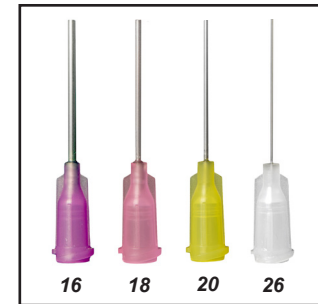

## FEATURES

- Low Density Polyethylene (LDPE) durAstatic™ liquid dispensing flux bottles with needle tips are safe to use around static sensitive components
- ESD properties are embedded into the bottle and conductive cap for longer product life
- Silicone Free - No migratory additives or surfactants to cause contamination or oily surface
- Volume Resistance:  $1 \times 10^7$  ohms to  $< 1 \times 10^{10}$  ohms per ANSI/ESD STD11.12
- Embossed with ESD protective symbol
- Available with 4 different needle tip sizes: 16, 18, 20, 26 GA
- Available in 2 colors: Blue and Yellow
- Made in the United States of America

| Item No. | Bottle Color | Needle Gauge (GA) |
|----------|--------------|-------------------|
| 35563    | Blue         | 26                |
| 35564    | Blue         | 20                |
| 35565    | Blue         | 18                |
| 35566    | Blue         | 16                |
| 35571    | Yellow       | 26                |
| 35572    | Yellow       | 20                |
| 35573    | Yellow       | 18                |
| 35574    | Yellow       | 16                |

Needle Gauge (GA)

| Part          | Material          | Material Property |
|---------------|-------------------|-------------------|
| Black Cap     | Polypropylene/TPE | Conductive        |
| Bottle (2 oz) | LDPE              | Dissipative       |
| Needle        | Stainless-Steel   | Conductive        |
| Luer Lock Hub | Polypropylene     | Insulative        |