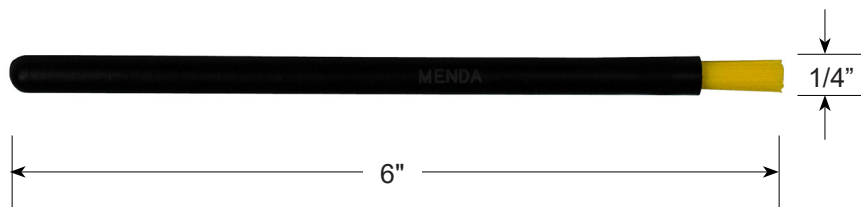

Characteristics:

- ESD Brushes are ideal for removing dust, dirt and left over materials from printed circuit boards (PCB) and other static sensitive components.
- Conductive carbon loaded polypropylene handle
- Permanent static dissipative bristles, made of Nylon 6.12, superior grade, high quality Nylon filament
- Brushes can be used with IPA (isopropyl alcohol)
- Highly resilient, durable and abrasion resistant
- For cleaning ESD sensitive assemblies
- RTT Resistance: 1×10^9 to $<1 \times 10^{11}$ ohms tested per modified ANSI/ESD S4.1

Item	Handle Type	Bristle Hardness	Overall Length	Overall Width	Bristle Length	Bristle Width	Bristle Height
35697	Round	Medium	6" (152 mm)	1/4" (6 mm)	10/16" (16 mm)	1/4" (6 mm)	1/4" (6 mm)

Designed to fulfill ANSI/ESD S20.20 requirement to ground all conductors at ESD workstation.

Unless otherwise noted, tolerance is $\pm 10\%$.

Specifications and procedures subject to change without notice.

Made in Israel

DISSIPATIVE BRUSH, ROUND, NYLON, 1/4 IN

MENDA

3651 WALNUT AVE., CHINO, CA 91710
 PHONE: (909) 627-2453
 WEBSITE: MendaPump.com