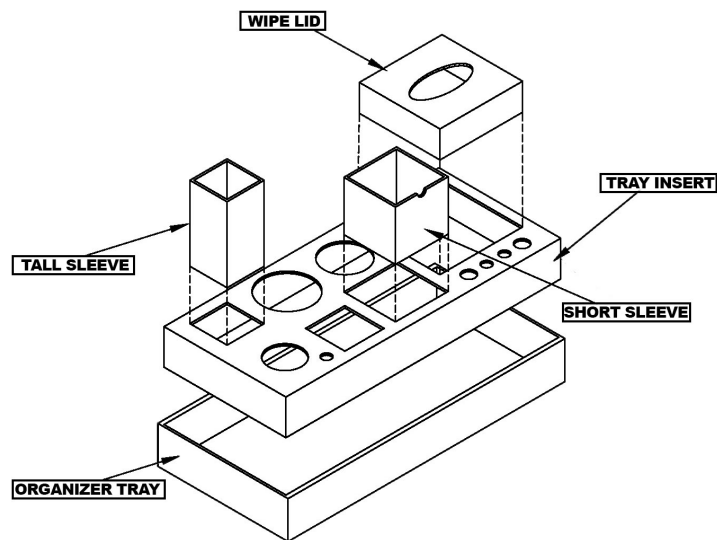

Description:

- Ideal for improving the appearance of the workstation and standardizing the placement of tools at any workstation.
- Can be used for various items which are used on the workstation, such as MENDA dispensing bottles, lotion, flux bottles, solder spools, cutters, tweezers, washbottles and various other workbench accessories.
- Dimensions: 16-7/8" (429mm) x 8-1/8" (206mm) x 2-3/8" (60mm)
- Made from an extruded conductive polypropylene
- Plastek™ material, making it ideal to properly set up and standardize any ESD workstation.
- Conductive 1×10^2 to $<1 \times 10^5$ ohms per ANSI/ESD S11.11 material provides reliable path-to-ground
- Superior strength and durability; made from extruded, high impact polypropylene materials
- Chemical and moisture resistant
- Economical alternative to injection molded products

35873 | Assembly Workstation Organizer, Box Only

Assembly Instructions:

1. Fold up organizer tray
2. Fold up the insert & place in tray
3. Fold up the short sleeve, tall sleeve, & wipe lid and place them into the organizer insert as shown