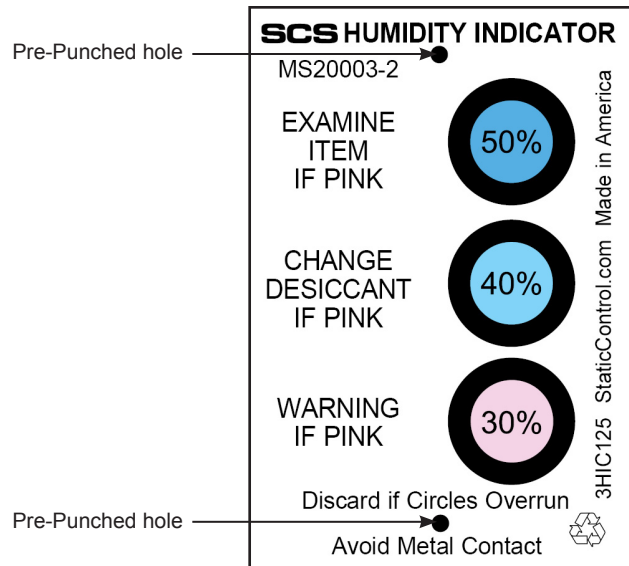

Made in the United States of America

Description

Humidity Indicator Cards (HICs) are printed with moisture sensitive spots which respond to various levels of humidity with a visible color change from blue to pink. The moisture sensitive spots are made of blotting paper impregnated with cobaltous chloride. The humidity inside dry packed barrier bags can be monitored by including an HIC inside. When the bag is opened, the card can be examined for proper dryness inside the bag.

Popular for military applications, this card is approved for use by DOD, NATO, and governmental agencies for Method II packaging.

Standards

Complies with MS 20003-2, and MIL-P-116.

Specifications

Materials: Blotting paper impregnated with cobaltous chloride.
 Accuracy: Based on ambient temperature of 75°F.
 Tolerance: Approx. 2.5% for each 10°F away from 75°F.

Part Number	Card Size	Std Package	Relative Humidity
3HIC125	2" x 3"	125 pieces / can	30/40/50

RoHS 2, REACH, and Conflict Minerals Statement

None of the RoHS 2 restricted materials or REACH substances of very high concern as of 2014/12/17, or Conflict Minerals are intentionally added in manufacturing this product. Ref: European Union Directive 2011/65/EU and Regulation (EC) No. 1907/2006/CE. See [SCS Warranty, Limitation of Liability and Remedies](#)