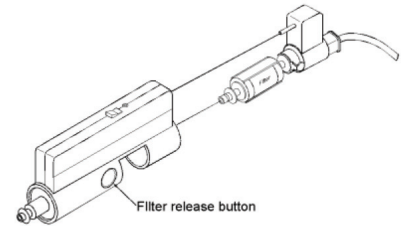

# Replacing the 980/980E Ionized Air Gun Filter

## To remove the old filter:

1. Turn power off at the AirForce console and disconnect the console from the air supply.
2. Hold down the filter release button on the side of the console.
3. Remove the hose and filter from the console by pulling the textured rubber plug where the hose emerges from the console. Rocking the plug back and forth can help loosen the filter. Do not pull the hose itself.
4. Remove the filter from the hose fitting by depressing the metal release tab on the fitting and pulling the filter off.

## To install the new filter:

1. Press the metal filter release tab at the end of the air hose until it locks into place.
2. Insert the large end of the filter into the opening until it is firmly seated.
3. Press the filter release button on the front of the console to lock it down.
4. Push the fitting containing the filter all the way into the opening in the console until it latches with a click. It fits only in the correct orientation.

The small plastic fitting on the end of the filter must align with the metal guide coupling in the console. You may have to wiggle the filter slightly while inserting it.