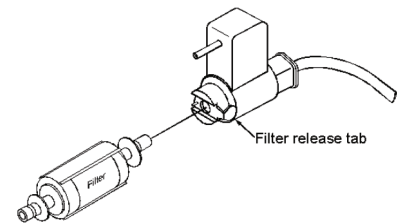

## To remove the old filter:

1. Turn power off at the AirForce console and disconnect the console from the air supply.
2. Hold down the filter release button on the side of the console.
3. Remove the hose and filter from the console by pulling the textured rubber plug where the hose emerges from the console. Rocking the plug back and forth can help loosen the filter. Do not pull the hose itself.
4. Remove the filter from the hose fitting by depressing the metal release tab on the fitting and pulling the filter off.

## To install the new filter:

1. Press the metal filter release tab at the end of the air hose until it locks into place.
2. Insert the large end of the filter into the opening until it is firmly seated.
3. Press the filter release button on the front of the console to lock it down.
4. Push the fitting containing the filter all the way into the opening in the console until it latches with a click. It fits only in the correct orientation.

The small plastic fitting on the end of the filter must align with the metal guide coupling in the console. You may have to wiggle the filter slightly while inserting it.