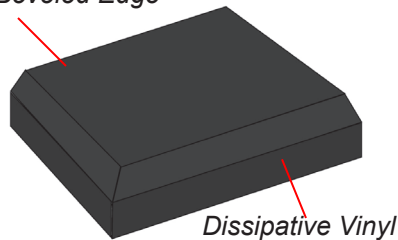

Made in the United States of America

Beveled Edge

Dissipative Vinyl

Mat

Two Snaps

The Anti-Fatigue Mat is designed to provide comfort for personnel that must stand or walk for long periods. Constructed with a soft, light weight vinyl these anti-fatigue mats provide easy set-up.

Floor Mat Kit Item Numbers

Size	Gray
24" x 36" (0.6 m x 0.9 m)	AFM2436L1VGR-F
36" x 60" (0.9 m x 18.2 m)	AFM3660L1VGR-F

Mat Kit Includes:

1 Mat, size as specified
1 [770115](#) 15' (4.6 m) Floor Ground Cord

Floor Roll Item Numbers

Size	Gray
3' x 60' (0.9 m x 18.2 m)	AFM36720L1VGR

Includes roll of matting material.

Properties	Typical Value	Test Method
Thickness*	0.35" (0.009 m)	
Color*	Gray	
Resistances		
Surface to Ground (Rtg)	1 x 10 ⁸ to < 1 x 10 ¹¹ ohms	ANSI/ESD S4.1 & ESD TR53
Surface to Surface (Rtt)	1 x 10 ⁸ to < 1 x 10 ¹¹ ohms	ANSI/ESD S4.1 & ESD TR53
Tolerance	Width ± 0.250" Length ± 0.250"	