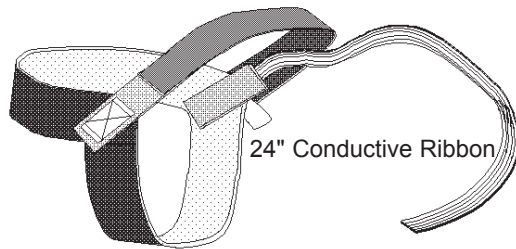

Made in the United States of America

The re-positionable configuration of the Heel Grounder extends the life of the product and the elastic loop provides a secure and comfortable fit. This quality Heel Grounder features a durable three-layer sole and a 24 inch conductive ribbon. 1 or 2 Megohm Resistor. Lot coded for QC traceability. Heel grounders are UL listed.

Properties	Typical Value	Test Method
Elastic Hook and Loop	3/4"	
Elastic Strap	Black	
Sole Interior	Non-marking	
Sole Exterior	<1x 10 <sup>6</sup> ohms	
Total Grounder	<1.2 x 10 <sup>6</sup> ohms	ESD-SP9.2, ESD TR53

Elastic Hook and Loop Strap for Comfort and Visibility

Listing #90P1

24" Conductive Ribbon

Wider Sole for Larger Contact Surface

Item	Description
<a href="#">HGC1M</a>	Cup Style Heel Grounder, 1 Megohm Resistor
<a href="#">HGC2M</a>	Cup Style Heel Grounder, 2 Megohm Resistor