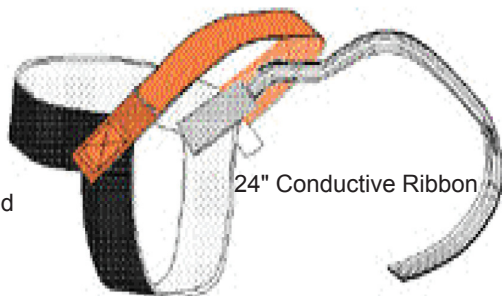

Made in the United States of America

Bright elastic orange hook and loop provides visual assurance that Heel Grounders are being used, making compliance easy to verify. This Heel Grounder features a durable two layer sole, lot code, and a 24 inch conductive ribbon. Heel grounders are designed and manufactured for comfort and durability; they are UL listed.

Properties	Typical Value	Test Method
Elastic Hoop and Loop	3/4"	
Elastic Strap	Orange	
Sole Interior	Non-marking	
Sole Exterior	<1x 10 <sup>6</sup> ohms	
Total Grounder*	<1.0 x 10 <sup>6</sup> ohms	ESD-SP9.2, ESD TR53

Item	Description
<a href="#">HGC1M-ORG</a>	Orange Hook and Loop Heel Grounder, 1 Megohm Resistor

Orange Elastic Hook and Loop Strap for Comfort and Visibility

Listing #90P1

Re-positionable Sole for Extended Performance