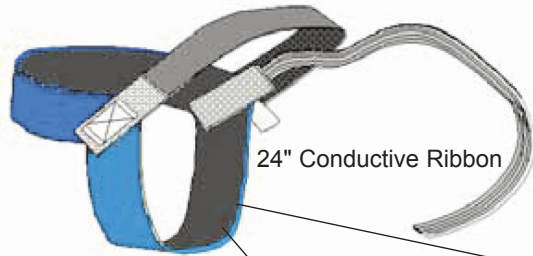

Made in the United States of America

Elastic Strap for Comfort

24" Conductive Ribbon

2-Layer, Non-marking, Dissipative

2-Layer Rubber

Black

Blue

Listing #90P1

The blue sole of the Non-Marking Heel Grounder NS-HGC1M eliminates scuff marks on ESD floors. The re-positionable configuration extends the life of the product and the elastic loop provides a secure and comfortable fit. This quality grounder is tested for electrical performance and is lot numbered.

Properties	Typical Value	Test Method
Elastic Strap	3/4", Black	
Sole	Blue	
Traceability	Lot Coded	
Sole Exterior	<1 x 10 ⁶ ohms	
Total Grounder	<1.2 x 10 ⁶ ohms	ESD-SP9.2, ESD TR53

Item	Description
NS-HGC1M	Blue Non-Marking Heel Grounder, 1 Megohm Resistor