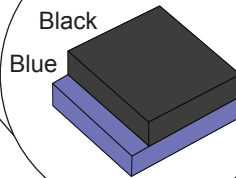

Made in the United States of America

Elastic Strap for Comfort

24" Conductive Ribbon

2-Layer, Non-marking, Dissipative

2-Layer Rubber

Black

Blue

Listing #90P1

The blue sole of the Non-Marking Heel Grounder NS-HGC1M eliminates scuff marks on ESD floors. The re-positionable configuration extends the life of the product and the elastic loop provides a secure and comfortable fit. This quality grounder is tested for electrical performance and is lot numbered.

Properties	Typical Value	Test Method
Elastic Strap	3/4", Black	
Sole	Blue	
Traceability	Lot Coded	
Sole Exterior	<1 x 10 ⁶ ohms	
Total Grounder	<1.2 x 10 ⁶ ohms	ESD-SP9.2, ESD TR53

Item	Description
NS-HGC1M	Blue Non-Marking Heel Grounder, 1 Megohm Resistor