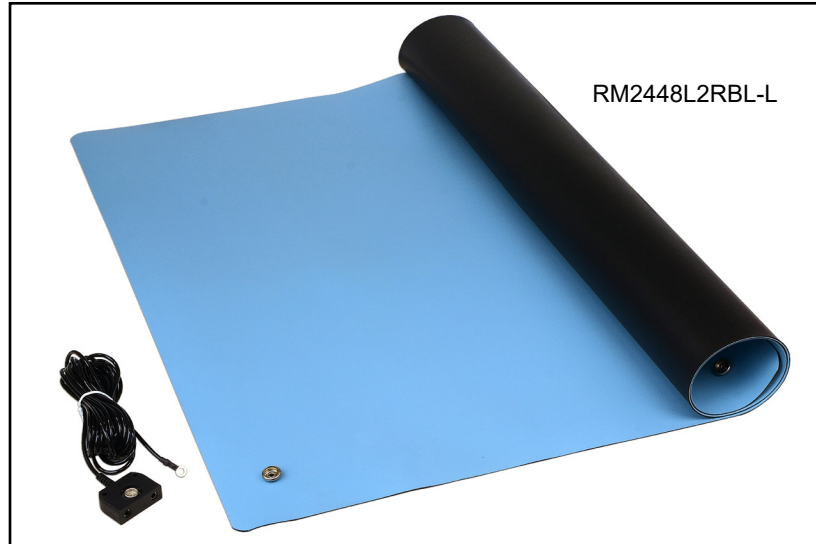

Ultra-R2 Dissipative Rubber Table Mat

Meets ANSI/ESD S20.20 worksurface required limit (and recommendation of ANSI/ESD S4.1) tested per ANSI/ESD S4.1 and ESD TR53. Resistance to solvents, hot solder and soldering irons makes the Ultra-R2 Dissipative Rubber Table Mat a versatile static-safe worksurface. Electrical performance is accomplished by using a two-layer combination of top color static dissipative and bottom black conductive rubber materials. Compatible with Constant Monitors. Available in rolls, mats and mats with ground cord.

Properties	Typical Value	Test Method
Thickness*	0.064" (1.6 mm)	
Color*	Blue	
Resistance		
Surface to Ground (Rtg)	1 x 10 ⁶ to < 1 x 10 ⁹ ohms	ANSI/ESD S4.1
Surface to Surface (Rtt)	1 x 10 ⁶ to < 1 x 10 ⁹ ohms	ANSI/ESD S4.1
Tolerance	Width +/- 0.250" Length +/- 0.250"	

- 1 Table Mat, size as specified
- 2 Female 3/8" Snaps (Snaps installed on long side of mat)

*Includes 1/2" radius corners

Table Mat Kit Item Numbers

Size	Blue
*24" x 48" (0.6 m x 1.2 m)	RM2448L2RBL-L

Table Mat Kit Includes:

- 1 Table Mat, size as specified
- 1 [LPCGC151M](#) 15' (4.6 m) Ground Cord
- 2 Female 3/8" Snaps (Snaps installed on long side of mat)

*Includes 1/2" radius corners

Roll Item Numbers

Size	Blue
2' x 50' (0.6 m x 15.2 m)	RM24600L2RBL
2.5' x 50' (0.8 m x 15.2 m)	RM30600L2RBL
3' x 50' (0.9 m x 15.2 m)	RM36600L2RBL
4' x 50' (1.2 m x 15.2 m)	RM48600L2RBL