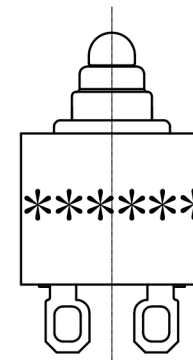

RoHS

CAD GENERATED DRAWING. DON'T CHANGE BY HAND.

REV.	ECN. NO.	APPD.

T (terminal)	
0	Solder terminals
1	Straight PCB terminals
2	Others

Circuit Diagram

Printing :

e.g: Oct
21, 2019 — 191021

CHARACTERISITICS

Operating Force	150gf Max
Release Force	30gf Min
Free Position	7.90mm Max
Operation Position	7.10±0.25mm
Movement-Differential	0.30mm Max
Total Travel Position	5.30mm Max

ELECTRICAL DATA

CONTACT ARRANGEMENT S. P. S. T-NO	SWITCH SEALING IP67
Ratings	
12V DC	0.1A
5V DC	50 μA

东莞市博众电气有限公司
DONGGUAN BOZHONG ELECTRIC CO., LTD

PART NO. YTD-309-11T	TITLE: DETECT SWITCH
APPD: ROGER	DWG NO.: YTD-309-11T
CHKD: ROC	
DR: BILLY WANG 2020/08/21	

SCALE	SHEET	REV.
1/1	1/1	A1

X-ON Electronics