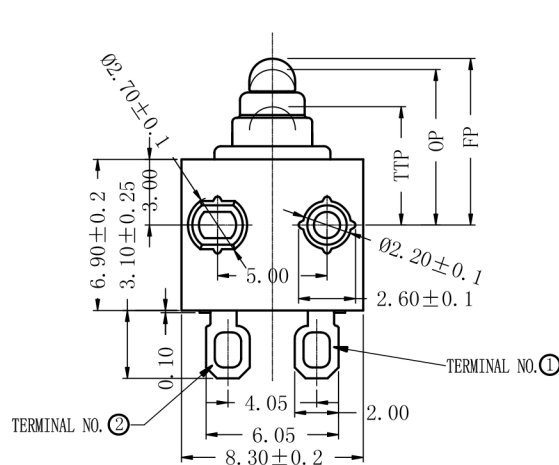

RoHS

CAD GENERATED DRAWING. DON'T CHANGE BY HAND.

REV.	ECN. NO.	APPD.

T (terminal)	
0	Solder terminals
1	Straight PCB terminals
2	Others

Circuit Diagram

Printing :

e.g: Oct
21, 2019 — 191021

CHARACTERISITICS

Operating Force	150gf Max
Release Force	30gf Min
Free Position	7.90mm Max
Operation Position	7.10±0.25mm
Movement-Differential	0.30mm Max
Total Travel Position	5.30mm Max

ELECTRICAL DATA

CONTACT ARRANGEMENT S. P. S. T-NO	SWITCH SEALING IP67
Ratings	
12V DC	0.1A
5V DC	50 μA

X. ±0.50	X.° ±2°	UNITS mm
.X ±0.30	.X° ±1°	
.XX ±0.10	.XX° ±0.5°	MAT'L
.XXX ±0.05		
THESE DRAWINGS AND SPECIFICATIONS ARE THE PROPERTY OF YIYUAN TECHNOLOGY CO.,LTD AND SHALL NOT BE REPRODUCED, COPIED OR USED IN ANY MANNER WITHOUT THE PRIOR WRITTEN CONSENT OF YIYUAN TECHNOLOGY CO.,LTD		FINISH
		Q' TY