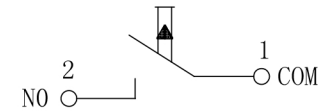

RoHS

CAD GENERATED DRAWING. DON'T CHANGE BY HAND.

REV.	ECN. NO.	APPD.

T (terminal)	
0	Solder terminals
1	Straight PCB terminals
2	Others

Circuit Diagram

Printing :

e.g: Oct
21, 2019 — 191021

CHARACTERISITICS

Operating Force	150gf Max
Release Force	30gf Min
Free Position	7.90mm Max
Operation Position	7.10±0.25mm
Movement-Differential	0.30mm Max
Total Travel Position	5.30mm Max

ELECTRICAL DATA

CONTACT ARRANGEMENT S. P. S. T-NO	SWITCH SEALING IP67
Ratings	
12V DC	0.1A
5V DC	50 μA