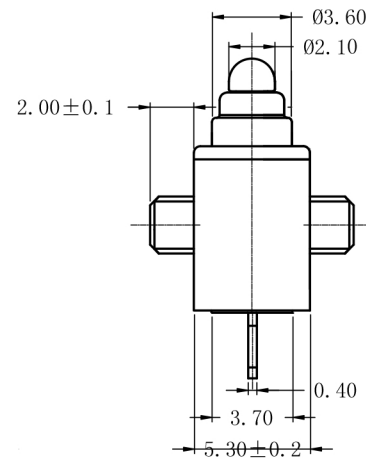

RoHS

CAD GENERATED DRAWING. DON'T CHANGE BY HAND.

REV.	ECN. NO.	APPD.

T (terminal)	
0	Solder terminals
1	Straight PCB terminals
2	Others

Circuit Diagram

Printing :

e.g: Oct
21, 2019 — 191021

CHARACTERISITICS

Operating Force	150gf Max
Release Force	30gf Min
Free Position	7.90mm Max
Operation Position	7.10±0.25mm
Movement-Differential	0.30mm Max
Total Travel Position	5.30mm Max

ELECTRICAL DATA

CONTACT ARRANGEMENT S. P. S. T-NO	SWITCH SEALING IP67
Ratings	
12V DC	0.1A
5V DC	50 μA

X. ±0.50	X.° ±2°	UNITS mm
.X ±0.30	.X° ±1°	
.XX ±0.10	.XX° ±0.5°	MAT'L
.XXX ±0.05		
THESE DRAWINGS AND SPECIFICATIONS ARE THE PROPERTY OF YIYUAN TECHNOLOGY CO.,LTD AND SHALL NOT BE REPRODUCED, COPIED OR USED IN ANY MANNER WITHOUT THE PRIOR WRITTEN CONSENT OF YIYUAN TECHNOLOGY CO.,LTD		FINISH
		Q' TY

东莞市博众电气有限公司
DONGGUAN BOZHONG ELECTRIC CO., LTD

PART NO. YTD-309-11T	TITLE: DETECT SWITCH
APPD: ROGER	DWG NO.: YTD-309-11T
CHKD: ROC	
DR: BILLY WANG 2020/08/21	

SCALE	SHEET	REV.
1/1	1/1	A1

X-ON Electronics