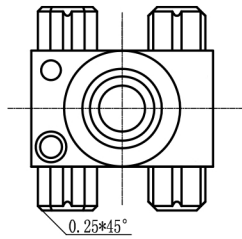

RoHS

CAD GENERATED DRAWING. DON'T CHANGE BY HAND.

REV.	ECN. NO.	APPD.

T (terminal)	
0	Solder terminals
1	Straight PCB terminals
2	Others

Circuit Diagram

Printing :

e.g: Oct
21, 2019 — 191021

CHARACTERISITICS

Operating Force	150gf Max
Release Force	30gf Min
Free Position	7.90mm Max
Operation Position	7.10±0.25mm
Movement-Differential	0.30mm Max
Total Travel Position	5.30mm Max

ELECTRICAL DATA

CONTACT ARRANGEMENT S. P. S. T-NO	SWITCH SEALING IP67
Ratings	
12V DC	0.1A
5V DC	50 μA

X. ±0.50	X.° ±2°	UNITS mm
.X ±0.30	.X° ±1°	
.XX ±0.10	.XX° ±0.5°	MAT'L
.XXX ±0.05		
THESE DRAWINGS AND SPECIFICATIONS ARE THE PROPERTY OF YIYUAN TECHNOLOGY CO.,LTD AND SHALL NOT BE REPRODUCED, COPIED OR USED IN ANY MANNER WITHOUT THE PRIOR WRITTEN CONSENT OF YIYUAN TECHNOLOGY CO.,LTD		FINISH
		Q' TY