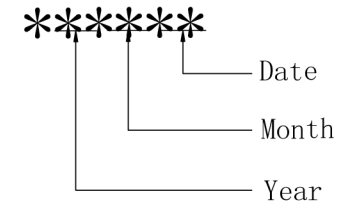

RoHS

CAD GENERATED DRAWING. DON'T CHANGE BY HAND.

REV.	ECN. NO.	APPD.

T (terminal)	
0	Solder terminals
1	Straight PCB terminals
2	Others

Circuit Diagram

Printing :

e.g: Oct
21, 2019 — 191021

CHARACTERISITICS

Operating Force	150gf Max
Release Force	30gf Min
Free Position	7.90mm Max
Operation Position	7.10±0.25mm
Movement-Differential	0.30mm Max
Total Travel Position	5.30mm Max

ELECTRICAL DATA

CONTACT ARRANGEMENT S. P. S. T-NO	SWITCH SEALING IP67
Ratings	
12V DC	0.1A
5V DC	50 μA