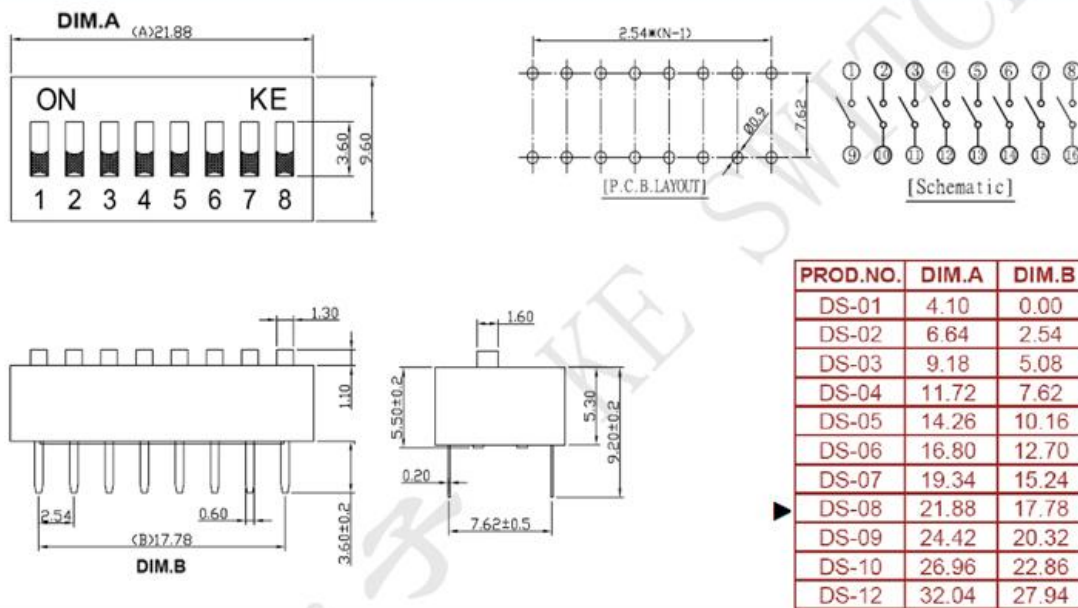

Model(型號): DS-08-R-T 2.54mm 8POS DIP

KE Switches

※ Features:

- ▶ Lowest contact resistance less than 50mΩ.
- ▶ Gold-plated contact provides high reliability.
- ▶ All materials are UL 94V0 grade, high temperature resistant plastic.
- ▶ All DIP switches Packaging are IC TUBES and the switches are OFF state.
- ▶ Shell colour: Red or Blue or Black.

※ Dimensions(規格圖): DS Series

※ Specifications(規格)

● Electrical Characteristics [電氣性能]

Positions [位數]	▶ <input type="checkbox"/> 1 <input type="checkbox"/> 2 <input type="checkbox"/> 3 <input type="checkbox"/> 4 <input type="checkbox"/> 5 <input type="checkbox"/> 6 <input type="checkbox"/> 7 <input checked="" type="checkbox"/> 8 <input type="checkbox"/> 9 <input type="checkbox"/> 10 <input type="checkbox"/> 12
Contact Rating [触点容量]	▶ Switching: DC24V 25mA Non-Switching: DC50V 100mA
Contact resistance [接觸阻抗]	▶ 50mΩ Max at initial ; 100mΩ Max after life test
Insulation resistance [絕緣阻抗]	▶ 1000MΩ Min at DC500V
Dielectric strength [耐電壓]	▶ 1 minute at AC 500VAC
Wave soldering [波峰焊]	▶ 255±5°C for 3---5 Seconds

● Mechanical Characteristics [機械性能]

Circuit [開關形式]	▶ SPST
Operation force [動作力]	▶ 1000gf Max
Operating Temperature Range [工作溫度範圍]	▶ -30°C~85°C
Storage Temperature Range [儲存溫度範圍]	▶ -40°C~85°C
Packing Specifications [包裝規格]	▶ 22 PCS / Tube, 1100 PCS / Box