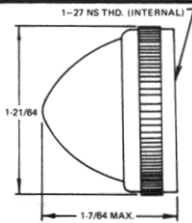

BASE PART NUMBERS

19-0410-05-301

19-1310-05-301

CAP PART NUMBERS

COMPLETE ASSEMBLY PART NUMBERS

LARGE TORPEDO

19-0511-300 back frosted  
19-0531-300 unfrosted

19-0410-0511-301  
19-0410-0531-301

19-1310-0511-301  
19-1310-0531-301

WITH SCREW-ON LENS CAPS

51-0410-0431-301  
Faceted lens

51 SERIES

BASE PART NUMBERS

51-0410-01-301

51-1310-01-301

CAP PART NUMBERS