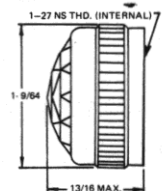

FLAT

51-0211-300 back frosted
51-0231-300 unfrosted

51-0410-0211-301
51-0410-0231-301

51-1310-0211-301
51-1310-0231-301

For legends on flat faced lens, see page P.