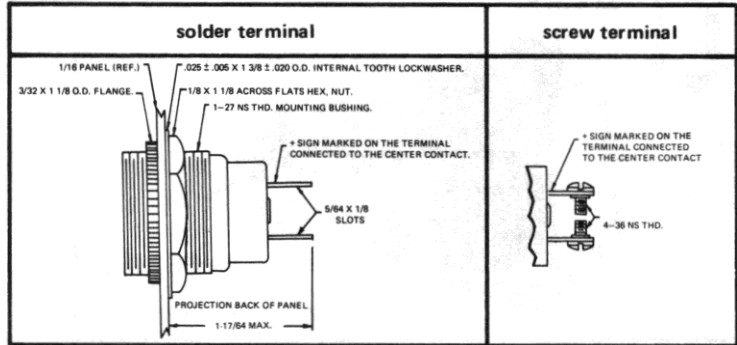

# Large Incandescent Indicators

FOR MOUNTING IN 1" CLEARANCE HOLE

FOR 2 TO 120V OPERATION

For materials and finishes of products  
in this group, see page 16D.

WITH SCREW-ON LENS CAPS

19 SERIES

19-0410-0531-301  
Large Torpedo lens

BASE PART NUMBERS

19-0410-05-301

19-1310-05-301

CAP PART NUMBERS

COMPLETE ASSEMBLY PART NUMBERS

LARGE TORPEDO

19-0511-300 back frosted  
19-0531-300 unfrosted

19-0410-0511-301  
19-0410-0531-301