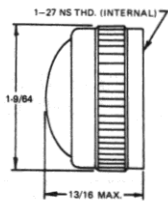

BASE PART NUMBERS

19-0410-05-301

19-1310-05-301

CAP PART NUMBERS

COMPLETE ASSEMBLY PART NUMBERS

LARGE TORPEDO

19-0511-300 back frosted  
19-0531-300 unfrosted

19-0410-0511-301  
19-0410-0531-301

19-1310-0511-301  
19-1310-0531-301

WITH SCREW-ON LENS CAPS

51-0410-0431-301  
Faceted lens

51 SERIES

BASE PART NUMBERS

51-0410-01-301

51-1310-01-301

CAP PART NUMBERS

COMPLETE ASSEMBLY PART NUMBERS

CONVEX

51-0111-300 back frosted  
51-0131-300 unfrosted

51-0410-0111-301  
51-0410-0131-301

51-1310-0111-301  
51-1310-0131-301

FLAT

51-0211-300 back frosted  
51-0231-300 unfrosted