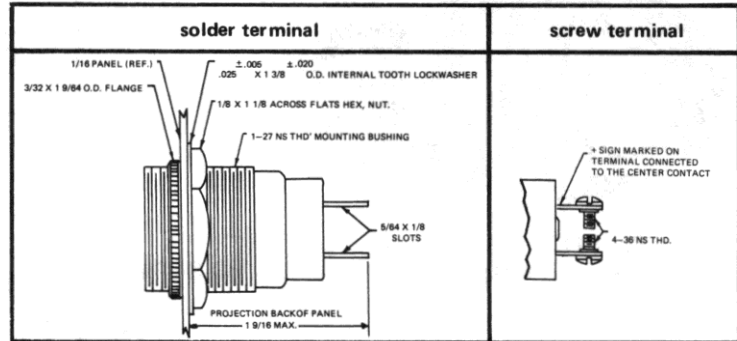

19-1310-0511-301  
19-1310-0531-301

WITH SCREW-ON LENS CAPS

51-0410-0431-301  
Faceted lens

51 SERIES

BASE PART NUMBERS

51-0410-01-301

51-1310-01-301

CAP PART NUMBERS

COMPLETE ASSEMBLY PART NUMBERS

CONVEX

51-0111-300 back frosted  
51-0131-300 unfrosted

51-0410-0111-301  
51-0410-0131-301

51-1310-0111-301  
51-1310-0131-301

FLAT

51-0211-300 back frosted  
51-0231-300 unfrosted