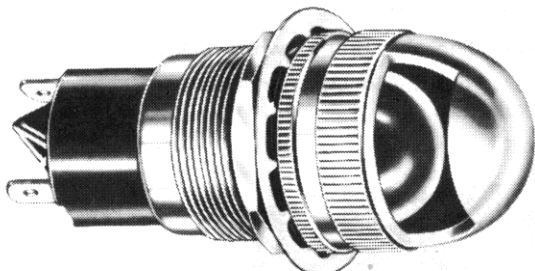

Large Incandescent Indicators

WITH LIGHT SHIELD LENS CAPS
FOR MOUNTING IN 1" CLEARANCE HOLE
FOR 24 TO 250V OPERATION

S-6
DOUBLE CONTACT
BAYONET BASE

See lamp ratings
on page K.

Recognized under the component
program of Underwriters'
Laboratories Inc.

75W., 125V.

47-3402-2900-301

47 SERIES
49 SERIES
50 SERIES
151 SERIES

MATERIALS AND FINISHES:

- **Mounting Bushing:** Standard—brass, white nickel finish. Optional—black nickel finish.
- **Light Shield Cap:** Brass, polished chrome finish. Optional—black nickel finish.
- **Knurled Flange Ring:** Standard—brass, polished chrome finish. Optional—black nickel finish.
- **Internal-tooth Lockwasher:** Phosphor bronze, white nickel finish.
- **Terminals:** Solder — brass, hot tinned. Screws—brass, white nickel finish.
- **Quick Connect—**brass, tinned. Mate with standard female receptacles.
- **Mounting Nut:** Brass, white nickel finish.

WITH SCREW-ON LENS CAPS

fixed solder	fixed screw	quick connect
47-3402-29-301	47-3202-29-301	47-6602-29-301

BASE PART NUMBERS

CAP PART NUMBERS	COMPLETE ASSEMBLY PART NUMBERS		
<p>DOMES 47-2900-300 one opening, 3/8"x1"</p>	47-3402-2900-301	47-3202-2900-301	47-6602-2900-301
<p>DOMES 49-2900-300 one opening, 1/4"x1"</p>	49-3402-2900-301	49-3202-2900-301	49-6602-2900-301
<p>DOMES 50-2900-300 one opening, 1/8"x1"</p>	50-3402-2900-301	50-3202-2900-301	50-6602-2900-301
<p>DOMES 151-2900-300 one opening, 9/16"x1"</p>	151-3402-2900-301	151-3202-2900-301	151-6602-2900-301