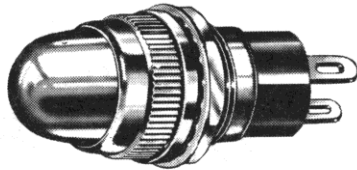

OIL TIGHT Miniature Incandescent Indicators

FOR MOUNTING IN 11/16" CLEARANCE HOLE

T-3 1/4
MINIATURE
BAYONET BASE

See lamp ratings
on page K.

MATERIALS AND FINISHES

- **Mounting Bushing:** Brass, white nickel finish. Optional, black nickel finish.
- **Lens Holder:** Brass, satin chrome finish. Optional, polished chrome or black nickel finish.
- **Internal-tooth-Lockwasher:** Phosphor bronze, white nickel finish.
- **Mounting Nut:** Brass, white nickel finish.

How to designate the three digit part number suffix (-XXX)

FINISH	RESISTOR	HARDWARE
1—WHITE NICKEL	0—NONE	3—WATER-TIGHT, OIL TIGHT ON THE FACE OF THE PANEL
2—BLACK NICKEL		
3—POLISHED CHROME		
4—SATIN CHROME		

Note: The part numbers given in this catalog indicate standard indicator lights. The above table provides the standard and optional designations for Finish and Resistor where appropriate.

125-0410-1111-403
Stovepipe lens