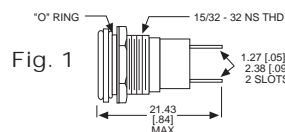

Uses:
T-2 MIDGET
FLANGE BASE
NEON LAMP

052, 081, 095 & 135 SERIES FOR 11/16" MOUNTING HOLE • WATERTIGHT

BASE PART NO.	VOLTAGE	LAMP NO.	FIG
081-0408-01-343	105-125 AC-DC	521-9053 (B1A)	3
081-0463-01-313	110-125 AC	521-9054 (B2A)	3
081-1308-01-343	105-125 AC-DC	521-9053 (B1A)	4
081-1363-01-313	110-125 AC	521-9054 (B2A)	4

CAP PART NO.	COLOR	FIG	CAP PART NO.	COLOR	FIG
052-3191-003	RED	5	095-3131-003	RED	7
052-3193-003	AMBER	5	095-3133-003	AMBER	7
052-3195-003	WHITE	5	095-3135-003	WHITE	7
052-3197-003	CLEAR	5	095-3137-003	CLEAR	7
081-0131-303	RED	6	135-3231-003	RED	8
081-0133-303	AMBER	6	135-3233-003	AMBER	8
081-0135-303	WHITE	6	135-3235-003	WHITE	8
081-0137-303	CLEAR	6	135-3237-003	CLEAR	8

Material & Finish: Base - Chrome Plated Brass, Cap - Polycarbonate - 081 has Chrome Plated Bezel