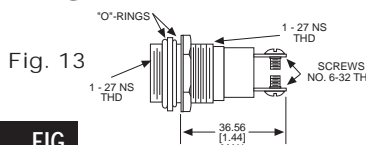

CAP PART NO.	COLOR	FIG	CAP PART NO.	COLOR	FIG
103-1231-403	RED	14	103-1235-403	WHITE	14
103-1233-403	AMBER	14	103-1237-403	CLEAR	14

Material & Finish: Base - Nickel Plated Brass, Cap - Polycarbonate with Chrome Plated Brass Bezel

Green & Blue Lens Caps Not Available For Neon Indicators

Neon and incandescent lamp information on Pages 35 and 36

* See Page 14 for Oiltight information

Dimensions in mm [inches]

Uses:
T 4 1/2
CANDELABRA
SCREW BASE
NEON LAMP