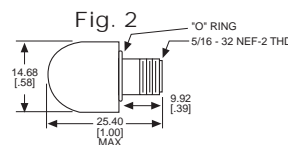

181 SERIES FOR 15/32" MOUNTING HOLE • WATERTIGHT

BASE PART NO.	VOLTAGE	LAMP NO.	FIG
181-8836-09-553	105-125 AC-DC	521-9047 (C7A)	1
181-8864-09-513	110-125 AC	521-9048 (C9A)	1

CAP PART NO.	COLOR	FIG	CAP PART NO.	COLOR	FIG
181-0931-003	RED	2	181-0935-003	WHITE	2
181-0933-003	AMBER	2	181-0937-003	CLEAR	2

Material & Finish: Base - Black Anodized Aluminum, Cap - High Impact Plastic

Uses:
T-2 MIDGET
FLANGE BASE
NEON LAMP

052, 081, 095 & 135 SERIES FOR 11/16" MOUNTING HOLE • WATERTIGHT

BASE PART NO.	VOLTAGE	LAMP NO.	FIG
081-0408-01-343	105-125 AC-DC	521-9053 (B1A)	3
081-0463-01-313	110-125 AC	521-9054 (B2A)	3
081-1308-01-343	105-125 AC-DC	521-9053 (B1A)	4
081-1363-01-313	110-125 AC	521-9054 (B2A)	4

CAP PART NO.	COLOR	FIG	CAP PART NO.	COLOR	FIG
052-3191-003	RED	5	095-3131-003	RED	7
052-3193-003	AMBER	5	095-3133-003	AMBER	7
052-3195-003	WHITE	5	095-3135-003	WHITE	7
052-3197-003	CLEAR	5	095-3137-003	CLEAR	7
081-0131-303	RED	6	135-3231-003	RED	8
081-0133-303	AMBER	6	135-3233-003	AMBER	8
081-0135-303	WHITE	6	135-3235-003	WHITE	8
081-0137-303	CLEAR	6	135-3237-003	CLEAR	8

Material & Finish: Base - Chrome Plated Brass, Cap - Polycarbonate - 081 has Chrome Plated Bezel