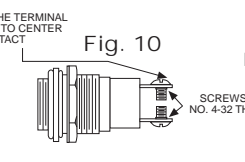

Uses:
T 3 1/4
MINIATURE
BAYONET
BASE
NEON
LAMP