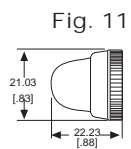

103 SERIES FOR 1" MOUNTING HOLE • OILTIGHT*

BASE PART NO.	VOLTAGE	LAMP NO.	FIG
103-3114-05-103	105-125	521-9051 (B7A)	13
103-3114-05-103	210-250	521-9055 (F4A)	13

CAP PART NO.	COLOR	FIG	CAP PART NO.	COLOR	FIG
103-1231-403	RED	14	103-1235-403	WHITE	14
103-1233-403	AMBER	14	103-1237-403	CLEAR	14

Material & Finish: Base - Nickel Plated Brass, Cap - Polycarbonate with Chrome Plated Brass Bezel

Green & Blue Lens Caps Not Available For Neon Indicators

Neon and incandescent lamp information on Pages 35 and 36

* See Page 14 for Oiltight information

Dimensions in mm [inches]