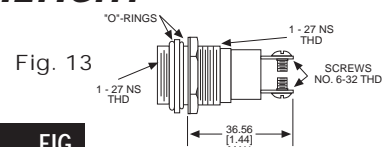

CAP PART NO.	COLOR	FIG	CAP PART NO.	COLOR	FIG
103-1231-403	RED	14	103-1235-403	WHITE	14
103-1233-403	AMBER	14	103-1237-403	CLEAR	14

Material & Finish: Base - Nickel Plated Brass, Cap - Polycarbonate with Chrome Plated Brass Bezel

Green & Blue Lens Caps Not Available For Neon Indicators

Neon and incandescent lamp information on Pages 35 and 36

* See Page 14 for Oiltight information

Dimensions in mm [inches]

Uses:
T 4 1/2
CANDELABRA
SCREW BASE
NEON LAMP