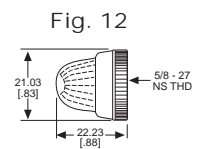

103 SERIES FOR 1" MOUNTING HOLE • OILTIGHT*

BASE PART NO.	VOLTAGE	LAMP NO.	FIG
103-3114-05-103	105-125	521-9051 (B7A)	13
103-3114-05-103	210-250	521-9055 (F4A)	13

CAP PART NO.	COLOR	FIG	CAP PART NO.	COLOR	FIG
103-1231-403	RED	14	103-1235-403	WHITE	14
103-1233-403	AMBER	14	103-1237-403	CLEAR	14

Material & Finish: Base - Nickel Plated Brass, Cap - Polycarbonate with Chrome Plated Brass Bezel

Green & Blue Lens Caps Not Available For Neon Indicators

Neon and incandescent lamp information on Pages 35 and 36

* See Page 14 for Oiltight information

Dimensions in mm [inches]