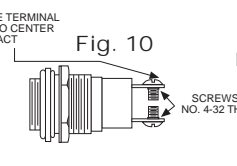

Uses:
T 3 1/4
MINIATURE
BAYONET
BASE
NEON
LAMP