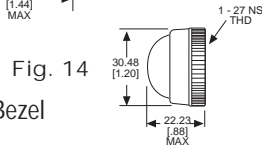

CAP PART NO.	COLOR	FIG	CAP PART NO.	COLOR	FIG
103-1231-403	RED	14	103-1235-403	WHITE	14
103-1233-403	AMBER	14	103-1237-403	CLEAR	14

Material & Finish: Base - Nickel Plated Brass, Cap - Polycarbonate with Chrome Plated Brass Bezel

Green & Blue Lens Caps Not Available For Neon Indicators

Neon and incandescent lamp information on Pages 35 and 36

* See Page 14 for Oiltight information

Dimensions in mm [inches]

Uses:
T 4 1/2
CANDELABRA
SCREW BASE
NEON LAMP