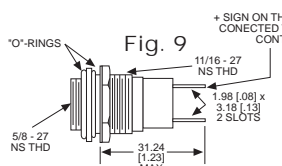

Uses:
T 3 1/4
MINIATURE
BAYONET
BASE
NEON
LAMP