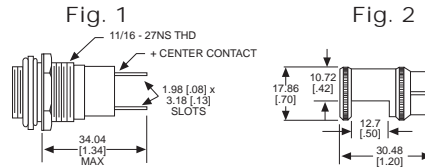

INCANDESCENT PANEL MOUNT INDICATORS

021 SERIES FOR 11/16" MOUNTING HOLE • LIGHT SHIELD

BASE PART NO.	VOLTAGE	FIG
021-0410-29-301	2-120	1

CAP PART NO.	COLOR	FIG
021-2900-300	NO LENS	2

Material & Finish: Chrome Plated Brass

Uses:
T-3 1/4 MINIATURE
BAYONET BASE
INCANDESCENT LAMP

052, 081, 095, 135 SERIES FOR 11/16" MOUNTING HOLE • WATERTIGHT

BASE PART NO.	VOLTAGE	FIG
081-0410-01-303	2-120	3
081-1059-01-303†	2-120	4
081-1310-01-303	2-120	5