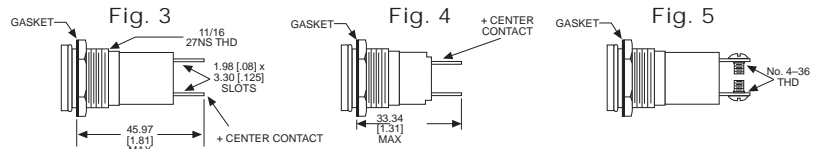

INCANDESCENT PANEL MOUNT INDICATORS

021 SERIES FOR 11/16" MOUNTING HOLE • LIGHT SHIELD

BASE PART NO.	VOLTAGE	FIG
021-0410-29-301	2-120	1

CAP PART NO.	COLOR	FIG
021-2900-300	NO LENS	2

Material & Finish: Chrome Plated Brass

Uses:
T-3 1/4 MINIATURE
BAYONET BASE
INCANDESCENT LAMP

052, 081, 095, 135 SERIES FOR 11/16" MOUNTING HOLE • WATERTIGHT

BASE PART NO.	VOLTAGE	FIG
081-0410-01-303	2-120	3
081-1059-01-303†	2-120	4
081-1310-01-303	2-120	5