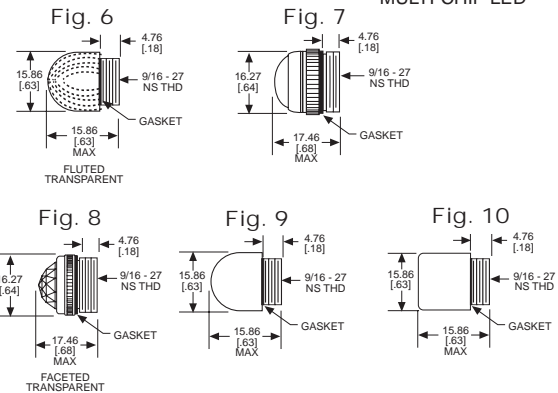

*PART NUMBER ORDERING CODE
081-0xxx-303
Series   Lens Finish:
1 = Back Frosted
(Not available in white)
3 = Transparent**

*PART NUMBER ORDERING CODE
095 - 31xx - 003
135 - 32xx - 003
Series   Lens Finish:
3 = Transparent**
7 = Translucent
(Not available in clear)