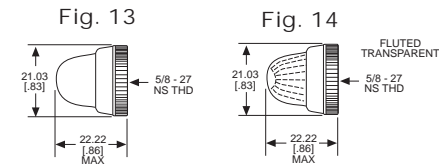

*PART NUMBER ORDERING CODE
125 - 11xx - 403
Series   Lens Finish:
1 = Back Frosted
(Not available in white)
3 = Transparent**

** Dialight recommends: transparent lens caps for Based LED; Clear lens caps for green Based LEDs