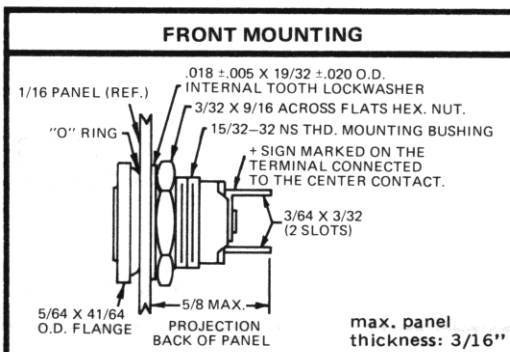

WATER-TIGHT Incandescent Indicators

with RETAINED O-RING SEALS – TWO TERMINALS - FULLY INSULATED

WATER-TIGHT, OIL-TIGHT, DUST-TIGHT ON THE FACE OF THE PANEL

For mounting in 15/32" clearance hole

T-1 3/4
MIDGET
FLANGE BASE

See lamp ratings
on page J.

MEET OR EXCEED ENVIRONMENTAL AND OPERATIONAL REQUIREMENTS
OF MIL-L-6723 AND MIL-L-3661B

177-8430-0931-503

MATERIALS AND FINISHES

- **Mounting Bushing:** Aluminum, black anodize finish. Optional—clear anodize finish.
- **Internal-tooth Lockwasher and Mounting Nut:** Steel, cadmium plated with yellow iridescent chromate finish.
- **Terminals:** Brass, hot tinned, with elongated slot.
- **Lens:** High impact plastic.

How to designate the Three Digit Part Number Suffix (-XXX)

Finish	Resistor	Hardware
5 – black anodize	0 – none	3 – watertight on the face of the panel
6 – clear anodize		

Example: 177-8430-0931-603 (clear anodize finish, no resistor, watertight construction).

177 SERIES

BASE PART NUMBERS

CAP PART NUMBERS	COMPLETE ASSEMBLY PART NUMBERS
STOVEPIPE 177-0931-003 transparent 177-0971-003 translucent	177-8430-09-503 177-8430-0931-503 177-8430-0971-503

Part numbers listed in this catalog designate products with RED lens. For ordering lens colors other than red, consult chart on page 4C.

Order complete with lamp to be assured of receiving the indicator light and correct lamp together for immediate use.

Part numbers shown in gray are normally in inventory at your Dialight Distributor.