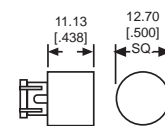

Fig. 3

Fig. 4

Fig. 5

Fig. 6

Fig. 7

Fig. 8

Fig. 9

Fig. 10

Neon and incandescent lamp information on Pages 35 and 36.

Dimensions in mm [inches]

Fig. 11

534-0701-537 SHOWN

X-ON Electronics

Largest Supplier of Electrical and Electronic Components

Click to view similar products for [Switch Bezels / Switch Caps](#) category: