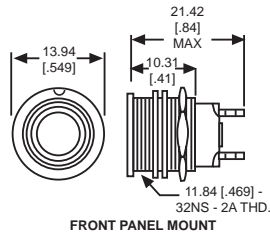

183 SERIES INDICATOR LIGHTS

Caps Ordered Separately, See Below

PART NO.	CAP	FIG
183-9730-14-602	ALL	1
183-9830-14-604	ALL	2

Fig. 1

Fig. 2

Uses:
T-1 3/4 MIDGET
FLANGE BASE
INCANDESCENT LAMP

184, 186, 187, 188, 302, 304, 305 & 307 SERIES CAPS

Neon and incandescent lamp information on Pages 35 and 36.

Dimensions in mm [inches]

Fig. 11

534-0701-537 SHOWN

X-ON Electronics

Largest Supplier of Electrical and Electronic Components

Click to view similar products for [Switch Bezels / Switch Caps](#) category: