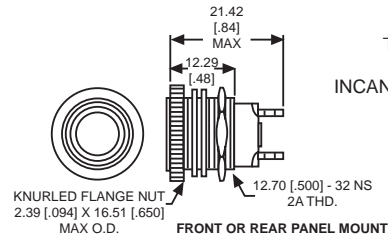

183 SERIES INDICATOR LIGHTS

Caps Ordered Separately, See Below

PART NO.	CAP	FIG
183-9730-14-602	ALL	1
183-9830-14-604	ALL	2

Fig. 1

Fig. 2

Uses:
T-1 3/4 MIDGET
FLANGE BASE
INCANDESCENT LAMP

184, 186, 187, 188, 302, 304, 305 & 307 SERIES CAPS