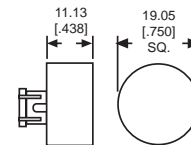

Fig. 3

Fig. 4

Fig. 5

Fig. 6

Fig. 7

Fig. 8

Fig. 9

Fig. 10

Neon and incandescent lamp information on Pages 35 and 36.

Dimensions in mm [inches]

Fig. 11

534-0701-537 SHOWN

X-ON Electronics

Largest Supplier of Electrical and Electronic Components

Click to view similar products for [Switch Bezels / Switch Caps](#) category: