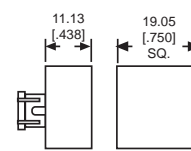

Fig. 3

Fig. 4

Fig. 5

Fig. 6

Fig. 7

Fig. 8

Fig. 9

Fig. 10

Neon and incandescent lamp information on Pages 35 and 36.

Dimensions in mm [inches]

Fig. 11

534-0701-537 SHOWN

X-ON Electronics

Largest Supplier of Electrical and Electronic Components

Click to view similar products for [Switch Bezels / Switch Caps](#) category: