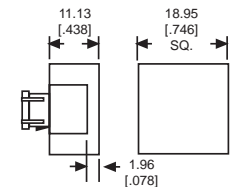

Fig. 3

Fig. 4

Fig. 5

Fig. 6

Fig. 7

Fig. 8

Fig. 9

Fig. 10

Neon and incandescent lamp information on Pages 35 and 36.

Dimensions in mm [inches]

Fig. 11

534-0701-537 SHOWN

X-ON Electronics

Largest Supplier of Electrical and Electronic Components

Click to view similar products for [Switch Bezels / Switch Caps](#) category: