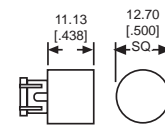

Fig. 3

Fig. 4

Fig. 5

Fig. 6

Fig. 7

Fig. 8

Fig. 9

Fig. 10

Neon and incandescent lamp information on Pages 35 and 36.

Dimensions in mm [inches]

Fig. 11

534-0701-537 SHOWN

X-ON Electronics

Largest Supplier of Electrical and Electronic Components

Click to view similar products for [Switch Bezels / Switch Caps](#) category: