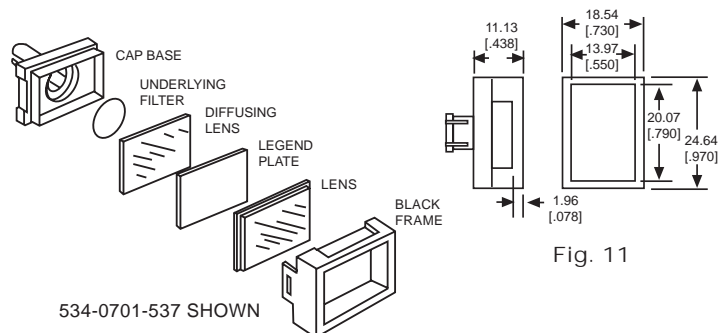

Neon and incandescent lamp information on Pages 35 and 36.

Dimensions in mm [inches]

Fig. 11

534-0701-537 SHOWN

X-ON Electronics

Largest Supplier of Electrical and Electronic Components

Click to view similar products for [Switch Bezels / Switch Caps](#) category: