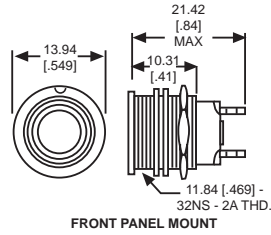

183 SERIES INDICATOR LIGHTS

Caps Ordered Separately, See Below

PART NO.	CAP	FIG
183-9730-14-602	ALL	1
183-9830-14-604	ALL	2

Fig. 1

Fig. 2

Uses:
T-1 3/4 MIDGET
FLANGE BASE
INCANDESCENT LAMP

184, 186, 187, 188, 302, 304, 305 & 307 SERIES CAPS

Neon and incandescent lamp information on Pages 35 and 36.

Dimensions in mm [inches]

Fig. 11

534-0701-537 SHOWN

X-ON Electronics

Largest Supplier of Electrical and Electronic Components

Click to view similar products for [Switch Bezels / Switch Caps](#) category: