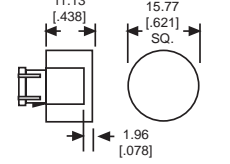

Fig. 3

Fig. 4

Fig. 5

Fig. 6

Fig. 7

Fig. 8

Fig. 9

Fig. 10

Neon and incandescent lamp information on Pages 35 and 36.

Dimensions in mm [inches]

Fig. 11

534-0701-537 SHOWN

X-ON Electronics

Largest Supplier of Electrical and Electronic Components

Click to view similar products for [Switch Bezels / Switch Caps](#) category: