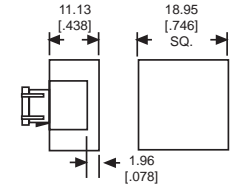

Fig. 3

Fig. 4

Fig. 5

Fig. 6

Fig. 7

Fig. 8

Fig. 9

Fig. 10

Neon and incandescent lamp information on Pages 35 and 36.

Dimensions in mm [inches]

Fig. 11

534-0701-537 SHOWN

X-ON Electronics

Largest Supplier of Electrical and Electronic Components

Click to view similar products for [Switch Bezels / Switch Caps](#) category: