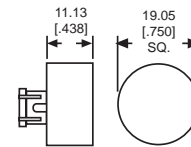

Fig. 3

Fig. 4

Fig. 5

Fig. 6

Fig. 7

Fig. 8

Fig. 9

Fig. 10

Neon and incandescent lamp information on Pages 35 and 36.

Dimensions in mm [inches]

Fig. 11

534-0701-537 SHOWN

X-ON Electronics

Largest Supplier of Electrical and Electronic Components

Click to view similar products for [Switch Bezels / Switch Caps](#) category: