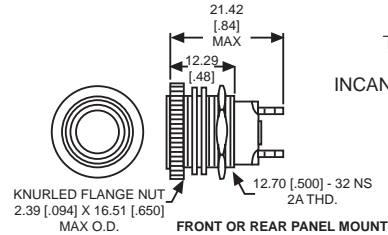

183 SERIES INDICATOR LIGHTS

Caps Ordered Separately, See Below

PART NO.	CAP	FIG
183-9730-14-602	ALL	1
183-9830-14-604	ALL	2

Fig. 1

Fig. 2

Uses:
T-1 3/4 MIDGET
FLANGE BASE
INCANDESCENT LAMP

184, 186, 187, 188, 302, 304, 305 & 307 SERIES CAPS