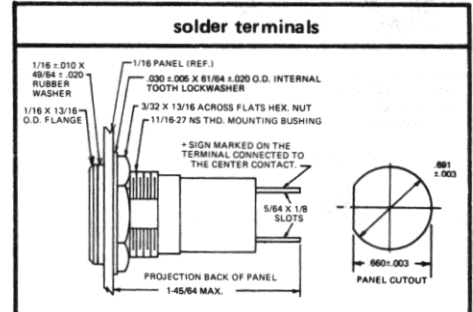

Miniature Incandescent Indicators

FOR MOUNTING IN 1/16" CLEARANCE HOLE

PER MIL-L-3661B

T-3 1/4
MINIATURE
BAYONET BASE

See lamp ratings
on page K.

MATERIALS AND FINISHES

- Mounting Bushing and Lens Holder: Brass, black nickel finish
- Mounting Nut: Brass, white nickel finish
- Internal-tooth Lockwasher: Phosphor bronze, white nickel finish
- Terminals: Solder — Brass, hot-tinned with elongated slot

Recognized under the component
program of Underwriters'
Laboratories Inc.

75W., 125V.

373 SERIES
375 SERIES
376 SERIES

BASE PART NUMBERS

WITH SCREW-IN LENS CAPS

LH76/3 373-0410-01-203

CAP PART NUMBERS

COMPLETE ASSEMBLY PART NUMBERS

	LC14 81-0131-203 convex, transparent	373-0410-0131-203
	LC17 203-0131-203 convex, mech. dimmer complete blackout	375-0410-0131-203
	LC18 204-0131-203 convex, mech. dimmer semi-blackout	376-0410-0131-203

Part numbers shown in gray are normally
in inventory at your Dialight Distributor.

WITH SCREW-ON LENS CAPS