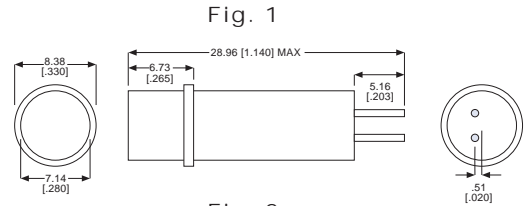

507 SERIES CARTRIDGES FOR USE WITH HOLDERS & CLIPS

PART NO. *	COLOR	V _F	mA	CP	LIFE HOURS	FIG
507-3911-1431-600	RED	10	40	0.08	10,000	1
507-3911-1432-600	GREEN	10	40	0.08	10,000	1
507-3911-1433-600	AMBER	10	40	0.08	10,000	1
507-3911-1435-600	WHITE	10	40	0.08	10,000	1
507-3914-1471-600	RED	14	80	0.30	15,000	1
507-3914-1472-600	GREEN	14	80	0.30	15,000	1
507-3914-1473-600	AMBER	14	80	0.30	15,000	1
507-3914-1475-600	WHITE	14	80	0.30	15,000	1
507-3917-1471-600	RED	28	40	0.34	4,000	1
507-3917-1472-600	GREEN	28	40	0.34	4,000	1
507-3917-1473-600	AMBER	28	40	0.34	4,000	1
507-3917-1475-600	WHITE	28	40	0.34	4,000	1
507-3918-1437-600	CLEAR	28	40	0.30	7,000	1
507-3918-1471-600	RED	28	40	0.30	7,000	1
507-3918-1472-600	GREEN	28	40	0.30	7,000	1
507-3918-1473-600	AMBER	28	40	0.30	7,000	1
507-3918-1475-600	WHITE	28	40	0.30	7,000	1
507-5820-0747-600†	CLEAR	12	170	2.10	5,000	3
507-5821-0747-600†	CLEAR	28	40	1.20	5,000	3
507-5822-0747-600†	CLEAR	48	53	1.50	5,000	3
507-5824-0747-600†	CLEAR	120	25	1.50	5,000	3

† Use Holder 250-8758-33-504 and 250 Series Cap

Fig. 1

Fig. 2

Fig. 3

***PART NUMBER ORDERING CODE**
507 - 39xx - xxxx - 600
 Series Lens Shape:
 14 - Fig 1 = Cylindrical
 09 - Fig 2 = Stovepipe

250 & 508 SERIES HOLDERS FOR 3/8" MOUNTING HOLE

250 Series Caps for use with 507 cartridges.

CAP PART NO.	COLOR	FIG
250-3531-500	RED	4
250-3532-500	GREEN	4
250-3533-500	AMBER	4
250-3535-500	WHITE	4
250-3537-500	CLEAR	4

***PART NUMBER ORDERING CODE**
250 - xx38 - 14 - 504
508 - xx38 - 504
 Series Terminal Type:
 87 = Turret Terminals
 74 = Solder Blade (Not Shown)
 75 = Solder Cups (Not Shown)

Material & Finish: Holder – Black Anodized Aluminum, Cap – Polycarbonate, Cartridge Clear Anodized Aluminum

515 SERIES CONNECTORS & SPEED CLIPS FOR 9/32" MOUNTING HOLE

Dimensions in mm [inches]

X-ON Electronics