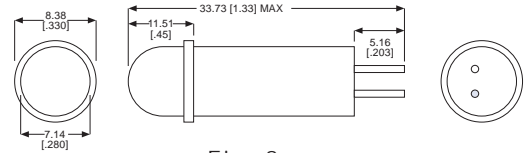

507 SERIES CARTRIDGES FOR USE WITH HOLDERS & CLIPS

PART NO. *	COLOR	V _F	mA	CP	LIFE HOURS	FIG
507-3911-1431-600	RED	10	40	0.08	10,000	1
507-3911-1432-600	GREEN	10	40	0.08	10,000	1
507-3911-1433-600	AMBER	10	40	0.08	10,000	1
507-3911-1435-600	WHITE	10	40	0.08	10,000	1
507-3914-1471-600	RED	14	80	0.30	15,000	1
507-3914-1472-600	GREEN	14	80	0.30	15,000	1
507-3914-1473-600	AMBER	14	80	0.30	15,000	1
507-3914-1475-600	WHITE	14	80	0.30	15,000	1
507-3917-1471-600	RED	28	40	0.34	4,000	1
507-3917-1472-600	GREEN	28	40	0.34	4,000	1
507-3917-1473-600	AMBER	28	40	0.34	4,000	1
507-3917-1475-600	WHITE	28	40	0.34	4,000	1
507-3918-1437-600	CLEAR	28	40	0.30	7,000	1
507-3918-1471-600	RED	28	40	0.30	7,000	1
507-3918-1472-600	GREEN	28	40	0.30	7,000	1
507-3918-1473-600	AMBER	28	40	0.30	7,000	1
507-3918-1475-600	WHITE	28	40	0.30	7,000	1
507-5820-0747-600†	CLEAR	12	170	2.10	5,000	3
507-5821-0747-600†	CLEAR	28	40	1.20	5,000	3
507-5822-0747-600†	CLEAR	48	53	1.50	5,000	3
507-5824-0747-600†	CLEAR	120	25	1.50	5,000	3

† Use Holder 250-8758-33-504 and 250 Series Cap

Fig. 1

Fig. 2

Fig. 3

***PART NUMBER ORDERING CODE**
507 - 39xx - xxxx - 600
 Series Lens Shape:
 14 - Fig 1 = Cylindrical
 09 - Fig 2 = Stovepipe

250 & 508 SERIES HOLDERS FOR 3/8" MOUNTING HOLE

250 Series Caps for use with 507 cartridges.

CAP PART NO.	COLOR	FIG
250-3531-500	RED	4
250-3532-500	GREEN	4
250-3533-500	AMBER	4
250-3535-500	WHITE	4
250-3537-500	CLEAR	4

***PART NUMBER ORDERING CODE**
250 - xx38 - 14 - 504
508 - xx38 - 504
 Series Terminal Type:
 87 = Turret Terminals
 74 = Solder Blade (Not Shown)
 75 = Solder Cups (Not Shown)

Material & Finish: Holder – Black Anodized Aluminum, Cap – Polycarbonate, Cartridge Clear Anodized Aluminum

515 SERIES CONNECTORS & SPEED CLIPS FOR 9/32" MOUNTING HOLE

Dimensions in mm [inches]

X-ON Electronics