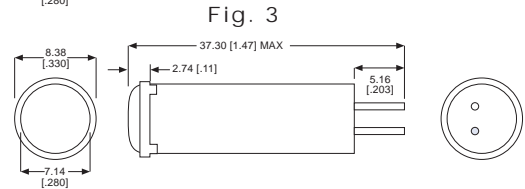

507 SERIES CARTRIDGES FOR USE WITH HOLDERS & CLIPS

PART NO. *	COLOR	V _F	mA	CP	LIFE HOURS	FIG
507-3911-1431-600	RED	10	40	0.08	10,000	1
507-3911-1432-600	GREEN	10	40	0.08	10,000	1
507-3911-1433-600	AMBER	10	40	0.08	10,000	1
507-3911-1435-600	WHITE	10	40	0.08	10,000	1
507-3914-1471-600	RED	14	80	0.30	15,000	1
507-3914-1472-600	GREEN	14	80	0.30	15,000	1
507-3914-1473-600	AMBER	14	80	0.30	15,000	1
507-3914-1475-600	WHITE	14	80	0.30	15,000	1
507-3917-1471-600	RED	28	40	0.34	4,000	1
507-3917-1472-600	GREEN	28	40	0.34	4,000	1
507-3917-1473-600	AMBER	28	40	0.34	4,000	1
507-3917-1475-600	WHITE	28	40	0.34	4,000	1
507-3918-1437-600	CLEAR	28	40	0.30	7,000	1
507-3918-1471-600	RED	28	40	0.30	7,000	1
507-3918-1472-600	GREEN	28	40	0.30	7,000	1
507-3918-1473-600	AMBER	28	40	0.30	7,000	1
507-3918-1475-600	WHITE	28	40	0.30	7,000	1
507-5820-0747-600†	CLEAR	12	170	2.10	5,000	3
507-5821-0747-600†	CLEAR	28	40	1.20	5,000	3
507-5822-0747-600†	CLEAR	48	53	1.50	5,000	3
507-5824-0747-600†	CLEAR	120	25	1.50	5,000	3

† Use Holder 250-8758-33-504 and 250 Series Cap

Fig. 1

Fig. 2

Fig. 3

***PART NUMBER ORDERING CODE**
507 - 39xx - xxxx - 600
 Series Lens Shape:
 14 - Fig 1 = Cylindrical
 09 - Fig 2 = Stovepipe

250 & 508 SERIES HOLDERS FOR 3/8" MOUNTING HOLE

250 Series Caps for use with 507 cartridges.

CAP PART NO.	COLOR	FIG
250-3531-500	RED	4
250-3532-500	GREEN	4
250-3533-500	AMBER	4
250-3535-500	WHITE	4
250-3537-500	CLEAR	4

***PART NUMBER ORDERING CODE**
250 - xx38 - 14 - 504
508 - xx38 - 504
 Series Terminal Type:
 87 = Turret Terminals
 74 = Solder Blade (Not Shown)
 75 = Solder Cups (Not Shown)

Material & Finish: Holder – Black Anodized Aluminum, Cap – Polycarbonate, Cartridge Clear Anodized Aluminum

515 SERIES CONNECTORS & SPEED CLIPS FOR 9/32" MOUNTING HOLE

Dimensions in mm [inches]

X-ON Electronics