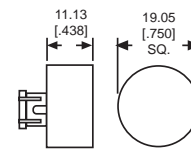

Fig. 3

Fig. 4

Fig. 5

Fig. 6

Fig. 7

Fig. 8

Fig. 9

Fig. 10

Neon and incandescent lamp information on Pages 35 and 36.

Dimensions in mm [inches]

Fig. 11

534-0701-537 SHOWN

X-ON Electronics

Largest Supplier of Electrical and Electronic Components

Click to view similar products for [Switch Bezels / Switch Caps](#) category: