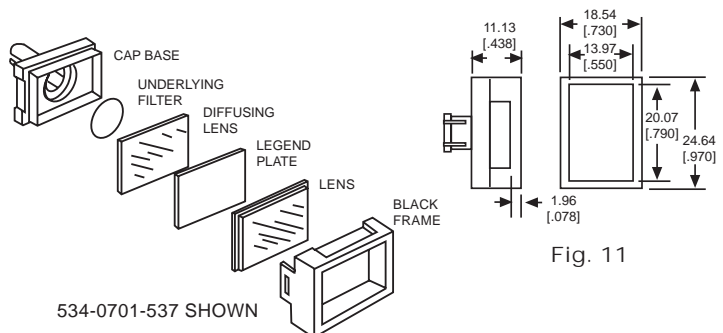

Neon and incandescent lamp information on Pages 35 and 36.

Dimensions in mm [inches]

Fig. 11

534-0701-537 SHOWN

X-ON Electronics

Largest Supplier of Electrical and Electronic Components

Click to view similar products for [Switch Bezels / Switch Caps](#) category: