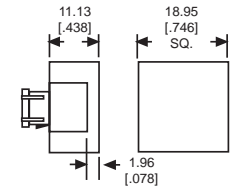

Fig. 3

Fig. 4

Fig. 5

Fig. 6

Fig. 7

Fig. 8

Fig. 9

Fig. 10

Neon and incandescent lamp information on Pages 35 and 36.

Dimensions in mm [inches]

Fig. 11

534-0701-537 SHOWN

X-ON Electronics

Largest Supplier of Electrical and Electronic Components

Click to view similar products for [Switch Bezels / Switch Caps](#) category: