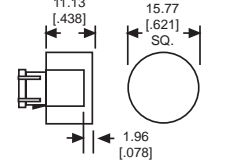

Fig. 3

Fig. 4

Fig. 5

Fig. 6

Fig. 7

Fig. 8

Fig. 9

Fig. 10

Neon and incandescent lamp information on Pages 35 and 36.

Dimensions in mm [inches]

Fig. 11

534-0701-537 SHOWN

X-ON Electronics

Largest Supplier of Electrical and Electronic Components

Click to view similar products for [Switch Bezels / Switch Caps](#) category: