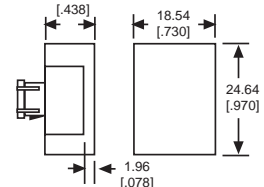

Fig. 3

Fig. 4

Fig. 5

Fig. 6

Fig. 7

Fig. 8

Fig. 9

Fig. 10

Neon and incandescent lamp information on Pages 35 and 36.

Dimensions in mm [inches]

Fig. 11

534-0701-537 SHOWN

X-ON Electronics

Largest Supplier of Electrical and Electronic Components

Click to view similar products for [Switch Bezels / Switch Caps](#) category: