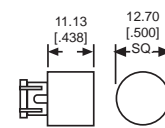

Fig. 3

Fig. 4

Fig. 5

Fig. 6

Fig. 7

Fig. 8

Fig. 9

Fig. 10

Neon and incandescent lamp information on Pages 35 and 36.

Dimensions in mm [inches]

Fig. 11

534-0701-537 SHOWN

X-ON Electronics

Largest Supplier of Electrical and Electronic Components

Click to view similar products for [Switch Bezels / Switch Caps](#) category: