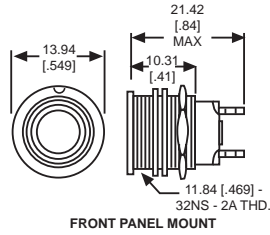

183 SERIES INDICATOR LIGHTS

Caps Ordered Separately, See Below

PART NO.	CAP	FIG
183-9730-14-602	ALL	1
183-9830-14-604	ALL	2

Fig. 1

Fig. 2

Uses:
T-1 3/4 MIDGET
FLANGE BASE
INCANDESCENT LAMP

184, 186, 187, 188, 302, 304, 305 & 307 SERIES CAPS

Neon and incandescent lamp information on Pages 35 and 36.

Dimensions in mm [inches]

Fig. 11

534-0701-537 SHOWN

X-ON Electronics

Largest Supplier of Electrical and Electronic Components

Click to view similar products for [Switch Bezels / Switch Caps](#) category: