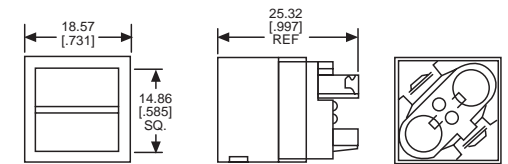

Material: Cap, High Temperature Scratch-Resistant Plastic

Fig 9

329-0701-537 SHOWN

330-0100-100 SHOWN

FRAME

X-ON Electronics

Largest Supplier of Electrical and Electronic Components

Click to view similar products for [Switch Bezels / Switch Caps](#) category: