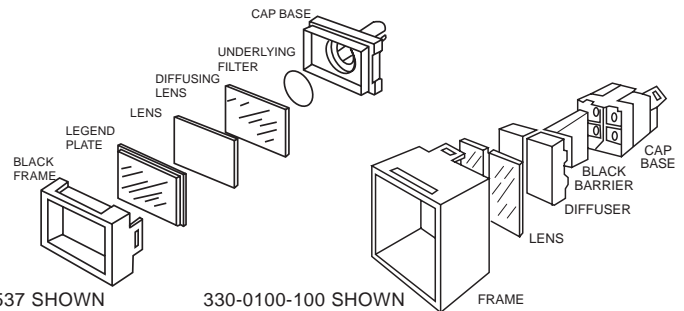

KIT PART NO.	LENS/FILTER COLOR	FIG
330-0100-100	RED, GREEN, AMBER, BLUE, WHITE/NONE	9
330-0255-155	(2) WHITE/RED, GREEN, AMBER, BLUE	9

Legends provided by Dialight Stocking Distributors

Material: Cap, High Temperature Scratch-Resistant Plastic