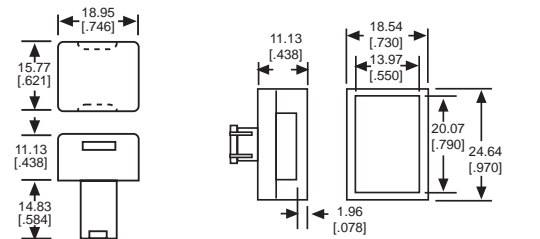

5/8" x 3/4" RECTANGULAR

CAP PART NO.	COLOR	FIG
326-0071	RED	7
326-0072	GREEN	7
326-0073	YELLOW	7
326-0075	WHITE	7

Fig 1

Fig 2

Fig 3

Fig 4

Fig 5

Fig 6