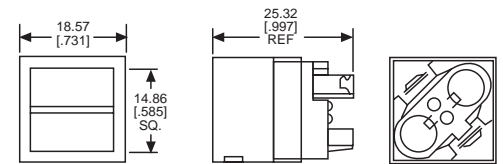

Material: Cap, High Temperature Scratch-Resistant Plastic

Fig 9

329-0701-537 SHOWN

330-0100-100 SHOWN

FRAME

X-ON Electronics

Largest Supplier of Electrical and Electronic Components

Click to view similar products for [Switch Bezels / Switch Caps](#) category: