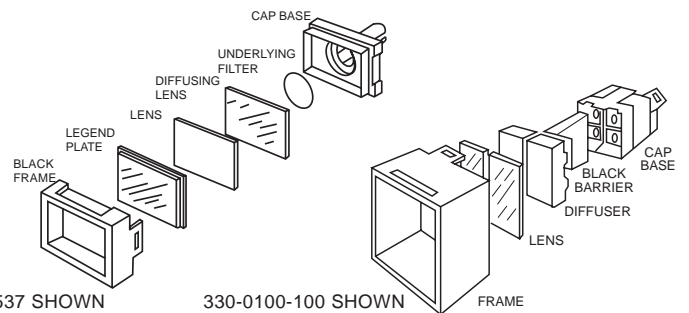

Material: Cap, High Temperature Scratch-Resistant Plastic

Fig 9

329-0701-537 SHOWN

330-0100-100 SHOWN

FRAME

X-ON Electronics

Largest Supplier of Electrical and Electronic Components

Click to view similar products for [Switch Bezels / Switch Caps](#) category: