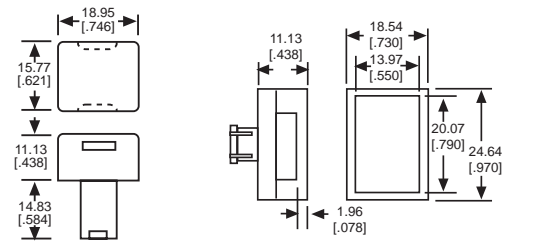

5/8" x 3/4" RECTANGULAR

CAP PART NO.	COLOR	FIG
326-0071	RED	7
326-0072	GREEN	7
326-0073	YELLOW	7
326-0075	WHITE	7

Fig 1

Fig 2

Fig 3

Fig 4

Fig 5

Fig 6