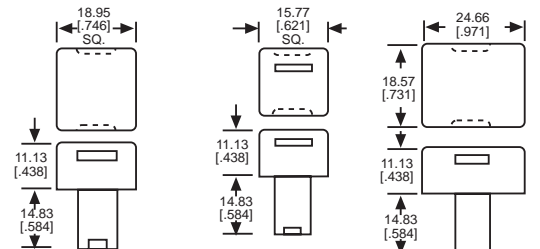

5/8" SQUARE LED

CAP PART NO.	LED/CAP	FIG
332-0010	RED/BLACK	5
332-0015	RED/WHITE	5
332-0020	GREEN/BLACK	5
332-0030	YELLOW/BLACK	5

3/4" x 1" RECTANGULAR

CAP PART NO.	COLOR	FIG
328-0071	RED	6
328-0072	GREEN	6
328-0073	YELLOW	6
328-0075	WHITE	6

5/8" x 3/4" RECTANGULAR

CAP PART NO.	COLOR	FIG
326-0071	RED	7
326-0072	GREEN	7
326-0073	YELLOW	7
326-0075	WHITE	7

Fig 1

Fig 2

Fig 3

Fig 4

Fig 5

Fig 6