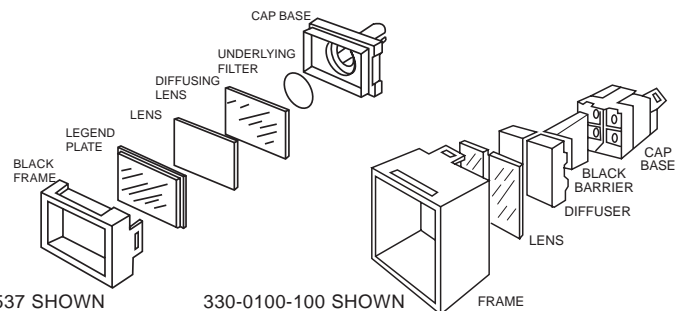

Material: Cap, High Temperature Scratch-Resistant Plastic

Fig 9

329-0701-537 SHOWN

330-0100-100 SHOWN

X-ON Electronics

Largest Supplier of Electrical and Electronic Components

Click to view similar products for [Switch Bezels / Switch Caps](#) category: