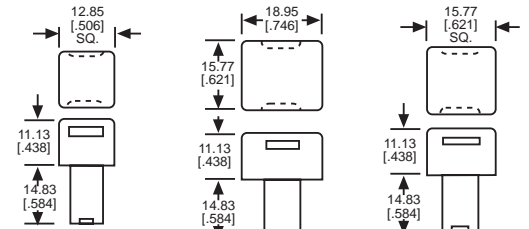

5/8" SQUARE LED

CAP PART NO.	LED/CAP	FIG
332-0010	RED/BLACK	5
332-0015	RED/WHITE	5
332-0020	GREEN/BLACK	5
332-0030	YELLOW/BLACK	5

3/4" x 1" RECTANGULAR

CAP PART NO.	COLOR	FIG
328-0071	RED	6
328-0072	GREEN	6
328-0073	YELLOW	6
328-0075	WHITE	6

5/8" x 3/4" RECTANGULAR

CAP PART NO.	COLOR	FIG
326-0071	RED	7
326-0072	GREEN	7
326-0073	YELLOW	7
326-0075	WHITE	7

Fig 1

Fig 2

Fig 3

Fig 4

Fig 5

Fig 6