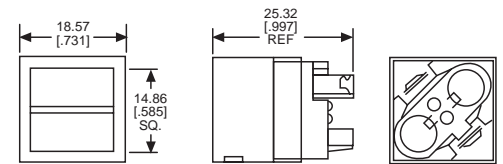

Material: Cap, High Temperature Scratch-Resistant Plastic

Fig 9

329-0701-537 SHOWN

330-0100-100 SHOWN

X-ON Electronics

Largest Supplier of Electrical and Electronic Components

Click to view similar products for [Switch Bezels / Switch Caps](#) category: