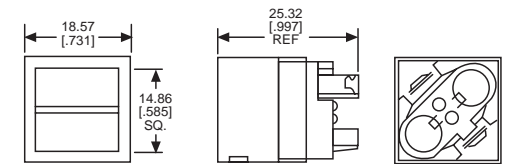

Material: Cap, High Temperature Scratch-Resistant Plastic

Fig 9

329-0701-537 SHOWN

330-0100-100 SHOWN

FRAME

X-ON Electronics

Largest Supplier of Electrical and Electronic Components

Click to view similar products for [Switch Bezels / Switch Caps](#) category: