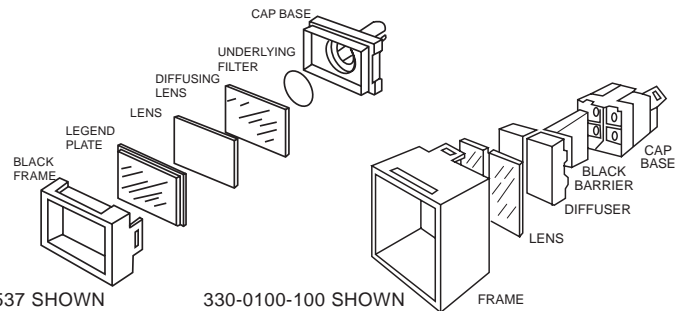

324, 325, 326, 327, 328, 332 & 333 SERIES CAPS

1/2" SQUARE

CAP PART NO.	COLOR	FIG
324-0071	RED	1
324-0072	GREEN	1
324-0073	YELLOW	1
324-0075	WHITE	1

5/8" x 3/4" RECTANGULAR

CAP PART NO.	COLOR	FIG
333-0071*	RED	2
333-0072*	GREEN	2
333-0073*	YELLOW	2
333-0075*	WHITE	2

* Has Fingertip Grips

5/8" SQUARE

CAP PART NO.	COLOR	FIG
325-0071	RED	3
325-0072	GREEN	3
325-0073	YELLOW	3
325-0075	WHITE	3

3/4" SQUARE

CAP PART NO.	COLOR	FIG
327-0071	RED	4
327-0072	GREEN	4
327-0073	YELLOW	4
327-0075	WHITE	4

5/8" SQUARE LED

CAP PART NO.	LED/CAP	FIG
332-0010	RED/BLACK	5
332-0015	RED/WHITE	5
332-0020	GREEN/BLACK	5
332-0030	YELLOW/BLACK	5

3/4" x 1" RECTANGULAR

CAP PART NO.	COLOR	FIG
328-0071	RED	6
328-0072	GREEN	6
328-0073	YELLOW	6
328-0075	WHITE	6

5/8" x 3/4" RECTANGULAR

CAP PART NO.	COLOR	FIG
326-0071	RED	7
326-0072	GREEN	7
326-0073	YELLOW	7
326-0075	WHITE	7

Please contact factory for legend information available on Figures 1 thru 8.

329 & 330 SERIES CAP KITS

3/4" X 1" LEGEND KITS - SINGLE LAMP

KIT PART NO.	LENS/FILTER COLOR	FIG
329-0701-030	RED, GREEN, AMBER, BLUE/NONE	8
329-0701-037	CLEAR/NONE	8
329-0701-537	CLEAR/RED, GREEN, AMBER, BLUE	8

3/4" LEGEND KITS - DUAL LAMP

KIT PART NO.	LENS/FILTER COLOR	FIG
330-0100-100	RED, GREEN, AMBER, BLUE, WHITE/NONE	9
330-0255-155	(2) WHITE/RED, GREEN, AMBER, BLUE	9

Legends provided by Dialight Stocking Distributors

Material: Cap, High Temperature Scratch-Resistant Plastic