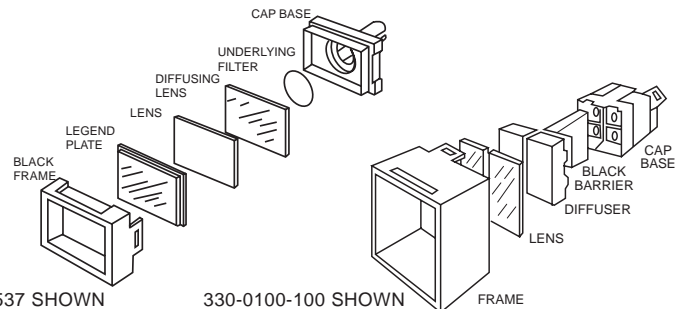

KIT PART NO.	LENS/FILTER COLOR	FIG
330-0100-100	RED, GREEN, AMBER, BLUE, WHITE/NONE	9
330-0255-155	(2) WHITE/RED, GREEN, AMBER, BLUE	9

Legends provided by Dialight Stocking Distributors

Material: Cap, High Temperature Scratch-Resistant Plastic