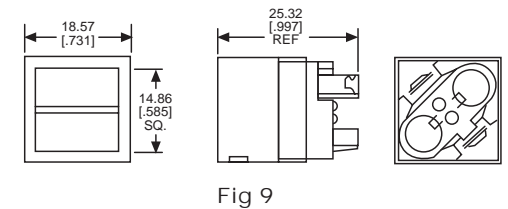

324, 325, 326, 327, 328, 332 & 333 SERIES CAPS

1/2" SQUARE

CAP PART NO.	COLOR	FIG
324-0071	RED	1
324-0072	GREEN	1
324-0073	YELLOW	1
324-0075	WHITE	1

5/8" x 3/4" RECTANGULAR

CAP PART NO.	COLOR	FIG
333-0071*	RED	2
333-0072*	GREEN	2
333-0073*	YELLOW	2
333-0075*	WHITE	2

* Has Fingertip Grips

5/8" SQUARE

CAP PART NO.	COLOR	FIG
325-0071	RED	3
325-0072	GREEN	3
325-0073	YELLOW	3
325-0075	WHITE	3

3/4" SQUARE

CAP PART NO.	COLOR	FIG
327-0071	RED	4
327-0072	GREEN	4
327-0073	YELLOW	4
327-0075	WHITE	4

5/8" SQUARE LED

CAP PART NO.	LED/CAP	FIG
332-0010	RED/BLACK	5
332-0015	RED/WHITE	5
332-0020	GREEN/BLACK	5
332-0030	YELLOW/BLACK	5

3/4" x 1" RECTANGULAR

CAP PART NO.	COLOR	FIG
328-0071	RED	6
328-0072	GREEN	6
328-0073	YELLOW	6
328-0075	WHITE	6

5/8" x 3/4" RECTANGULAR

CAP PART NO.	COLOR	FIG
326-0071	RED	7
326-0072	GREEN	7
326-0073	YELLOW	7
326-0075	WHITE	7

Please contact factory for legend information available on Figures 1 thru 8.

329 & 330 SERIES CAP KITS

3/4" X 1" LEGEND KITS - SINGLE LAMP

KIT PART NO.	LENS/FILTER COLOR	FIG
329-0701-030	RED, GREEN, AMBER, BLUE/NONE	8
329-0701-037	CLEAR/NONE	8
329-0701-537	CLEAR/RED, GREEN, AMBER, BLUE	8

3/4" LEGEND KITS - DUAL LAMP

KIT PART NO.	LENS/FILTER COLOR	FIG
330-0100-100	RED, GREEN, AMBER, BLUE, WHITE/NONE	9
330-0255-155	(2) WHITE/RED, GREEN, AMBER, BLUE	9

Legends provided by Dialight Stocking Distributors

Material: Cap, High Temperature Scratch-Resistant Plastic