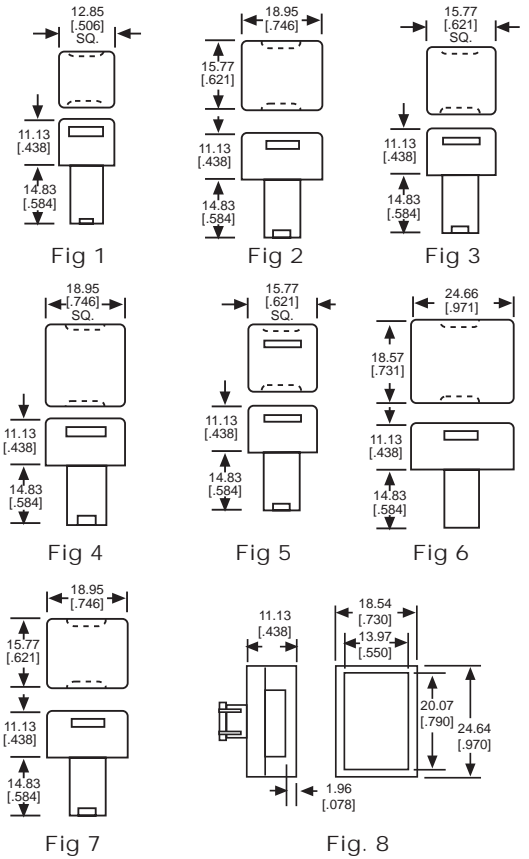

* Has Fingertip Grips

5/8" SQUARE

CAP PART NO.	COLOR	FIG
325-0071	RED	3
325-0072	GREEN	3
325-0073	YELLOW	3
325-0075	WHITE	3

3/4" SQUARE

CAP PART NO.	COLOR	FIG
327-0071	RED	4
327-0072	GREEN	4
327-0073	YELLOW	4
327-0075	WHITE	4

5/8" SQUARE LED

CAP PART NO.	LED/CAP	FIG
332-0010	RED/BLACK	5
332-0015	RED/WHITE	5
332-0020	GREEN/BLACK	5
332-0030	YELLOW/BLACK	5

3/4" x 1" RECTANGULAR

CAP PART NO.	COLOR	FIG
328-0071	RED	6
328-0072	GREEN	6
328-0073	YELLOW	6
328-0075	WHITE	6

5/8" x 3/4" RECTANGULAR

CAP PART NO.	COLOR	FIG
326-0071	RED	7
326-0072	GREEN	7
326-0073	YELLOW	7
326-0075	WHITE	7

Please contact factory for legend information available on Figures 1 thru 8.

329 & 330 SERIES CAP KITS

3/4" X 1" LEGEND KITS - SINGLE LAMP

KIT PART NO.	LENS/FILTER COLOR	FIG
329-0701-030	RED, GREEN, AMBER, BLUE/NONE	8
329-0701-037	CLEAR/NONE	8
329-0701-537	CLEAR/RED, GREEN, AMBER, BLUE	8

3/4" LEGEND KITS - DUAL LAMP