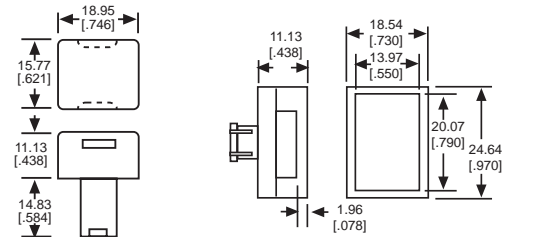

5/8" SQUARE LED

CAP PART NO.	LED/CAP	FIG
332-0010	RED/BLACK	5
332-0015	RED/WHITE	5
332-0020	GREEN/BLACK	5
332-0030	YELLOW/BLACK	5

3/4" x 1" RECTANGULAR

CAP PART NO.	COLOR	FIG
328-0071	RED	6
328-0072	GREEN	6
328-0073	YELLOW	6
328-0075	WHITE	6

5/8" x 3/4" RECTANGULAR

CAP PART NO.	COLOR	FIG
326-0071	RED	7
326-0072	GREEN	7
326-0073	YELLOW	7
326-0075	WHITE	7

Fig 1

Fig 2

Fig 3

Fig 4

Fig 5

Fig 6