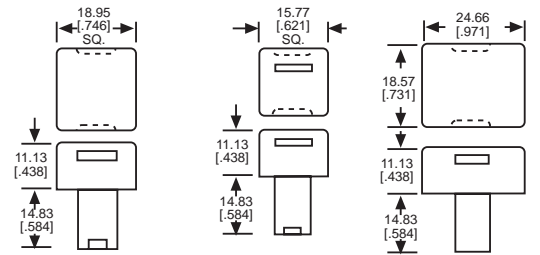

5/8" SQUARE LED

CAP PART NO.	LED/CAP	FIG
332-0010	RED/BLACK	5
332-0015	RED/WHITE	5
332-0020	GREEN/BLACK	5
332-0030	YELLOW/BLACK	5

3/4" x 1" RECTANGULAR

CAP PART NO.	COLOR	FIG
328-0071	RED	6
328-0072	GREEN	6
328-0073	YELLOW	6
328-0075	WHITE	6

5/8" x 3/4" RECTANGULAR

CAP PART NO.	COLOR	FIG
326-0071	RED	7
326-0072	GREEN	7
326-0073	YELLOW	7
326-0075	WHITE	7

Fig 1

Fig 2

Fig 3

Fig 4

Fig 5

Fig 6