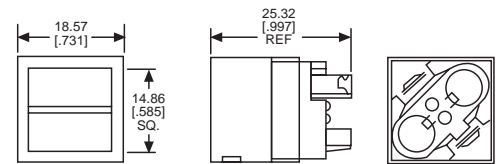

Material: Cap, High Temperature Scratch-Resistant Plastic

Fig 9

329-0701-537 SHOWN

330-0100-100 SHOWN

FRAME

X-ON Electronics

Largest Supplier of Electrical and Electronic Components

Click to view similar products for [Switch Bezels / Switch Caps](#) category: