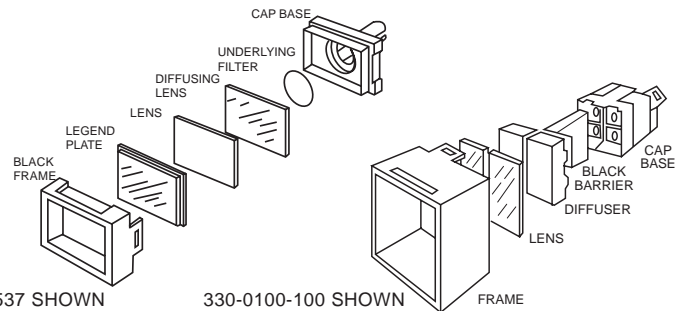

Material: Cap, High Temperature Scratch-Resistant Plastic

Fig 9

329-0701-537 SHOWN

330-0100-100 SHOWN

FRAME

X-ON Electronics

Largest Supplier of Electrical and Electronic Components

Click to view similar products for [Switch Bezels / Switch Caps](#) category: