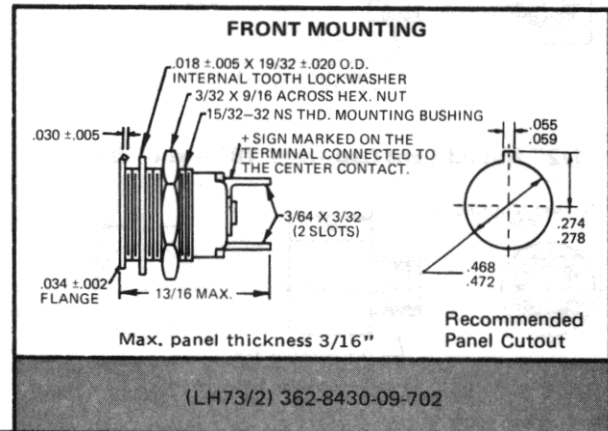

T-1 3/4
MIDGET
FLANGE BASE

See lamp ratings
on page J.

Incandescent Indicators

TWO TERMINALS—FULLY INSULATED
FOR MOUNTING IN 15/32" CLEARANCE HOLE

MEET OR EXCEED ENVIRONMENTAL AND OPERATIONAL REQUIREMENTS
OF MIL-L-6723 AND MIL-L-3661B

MATERIALS AND FINISHES

- **Mounting Bushing:** Aluminum, yellow iridescent chromate finish.
- **Internal-tooth Lockwasher and Mounting nut:** Steel, cadmium plated with yellow iridescent chromate finish.
- **Terminals:** Brass, hot tinned with elongated slot.

For RFI/EMI Applications

363-8430-0371-502
LH73/2, LC25RT2
Flat Lens

Feature

- **Anti-rotation (locked) construction:** Provides for secure locking of the socket terminal assembly in the mounting bushing and of the center terminal to the insulating disc. The notched mounting bushing receives the matched insulating disc to prevent the rotation of the mounting bushing.

Per MIL-L-3661B

363 SERIES

BASE PART NUMBERS

(LH73/2) 362-8430-09-702

CAP PART NUMBERS	TYPE DESIG.	PART NO.	LENS CAP COLOR	COMPLETE ASSEMBLY PART NUMBERS
	Flat—Non—Diffusing			
	LC25RN2	239-0331-500	Red	
	LC25GN2	239-0332-500	Green	
	LC25YN2	239-0333-500	Yellow (Amber)	
	LC25BN2	239-0334-500	Blue	
LC25CN2	239-0337-500	Clear (Colorless)		
Legends not recommended with RFI/EMI units.	Flat—Translucent			
	LC25RT2	239-0371-500	Red	
	LC25GT2	239-0372-500	Green	
	LC25YT2	239-0373-500	Yellow (Amber)	
	LC25BT2	239-0374-500	Blue	
LC25WT2	239-0375-500	White		

Part numbers shown in gray are normally in inventory at your Dialight Distributor.

Order complete with lamp to be assured of receiving the indicator light and correct lamp together for immediate use.