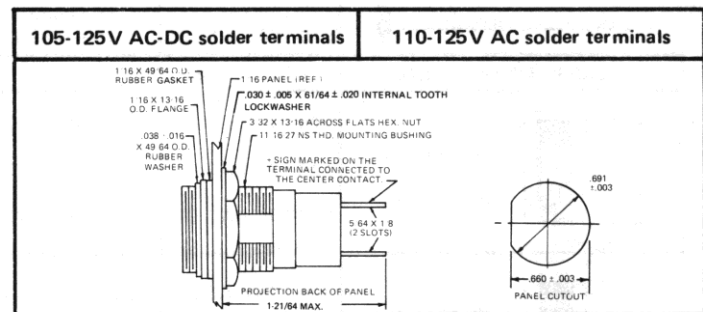

Miniature Neon Indicators WITH BUILT-IN RESISTOR FOR MOUNTING IN 11/16" CLEARANCE HOLE

T-3 1/4
B1A (NE-51)
B2A (NE-51H)
MINIATURE BAYONET BASE
See lamp ratings on page L.

For materials and finishes of products in this group, see page 9D.

PER MIL-L-3661B

373 SERIES
375 SERIES
376 SERIES

373-0408-0131-273
Convex lens

BASE PART NUMBERS

WITH SCREW-IN LENS CAPS

105-125V AC-DC solder terminals		110-125V AC solder terminals	
LH76/1	373-0408-01-273	LH76/2	373-0463-01-223
CAP PART NUMBERS		COMPLETE ASSEMBLY PART NUMBERS	
<p>LC14 81-0131-203 convex, transparent</p>	373-0408-0131-273	373-0463-0131-223	
<p>LC17 203-0131-203 convex, mech. dimmer complete blackout</p>	375-0408-0131-273	375-0463-0131-223	
<p>LC18 204-0131-203 convex, mech. dimmer semi-blackout</p>	376-0408-0131-273	376-0463-0131-223	

377-0463-1191-223
Stovepipe lens

377 SERIES

BASE PART NUMBERS

WITH SCREW-ON LENS CAPS

105-125V AC-DC solder terminals		110-125V AC solder terminals	
LH77/1	377-0408-11-273	LH77/2	377-0463-11-223
CAP PART NUMBERS		COMPLETE ASSEMBLY PART NUMBERS	
<p>LC19 169-1131-203 stovepipe, transparent</p>	377-0408-1131-273	377-0463-1131-223	
<p>LC20 169-1191-203 stovepipe internal fluting</p>	377-0408-1191-273	377-0463-1191-223	