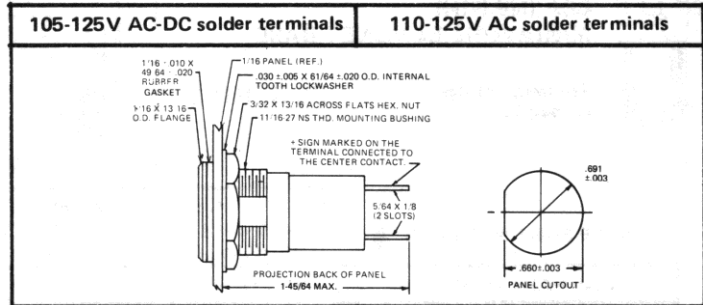

Miniature Neon Indicators WITH BUILT-IN RESISTOR FOR MOUNTING IN 11/16" CLEARANCE HOLE

T-3 1/4
B1A (NE-51)
B2A (NE-51H)
MINIATURE BAYONET BASE
See lamp ratings on page L.

For materials and finishes of products in this group, see page 9D.

PER MIL-L-3661B

373 SERIES
375 SERIES
376 SERIES

373-0408-0131-273
Convex lens

BASE PART NUMBERS

WITH SCREW-IN LENS CAPS

105-125V AC-DC solder terminals		110-125V AC solder terminals	
LH76/1	373-0408-01-273	LH76/2	373-0463-01-223
CAP PART NUMBERS		COMPLETE ASSEMBLY PART NUMBERS	
<p>LC14 81-0131-203 convex, transparent</p>	373-0408-0131-273	373-0463-0131-223	
<p>LC17 203-0131-203 convex, mech. dimmer complete blackout</p>	375-0408-0131-273	375-0463-0131-223	
<p>LC18 204-0131-203 convex, mech. dimmer semi-blackout</p>	376-0408-0131-273	376-0463-0131-223	

377-0463-1191-223
Stovepipe lens

377 SERIES

BASE PART NUMBERS

WITH SCREW-ON LENS CAPS

105-125V AC-DC solder terminals		110-125V AC solder terminals	
LH77/1	377-0408-11-273	LH77/2	377-0463-11-223
CAP PART NUMBERS		COMPLETE ASSEMBLY PART NUMBERS	
<p>LC19 169-1131-203 stovepipe, transparent</p>	377-0408-1131-273	377-0463-1131-223	
<p>LC20 169-1191-203 stovepipe internal fluting</p>	377-0408-1191-273	377-0463-1191-223	