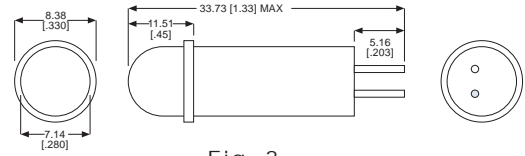

507 SERIES CARTRIDGES FOR USE WITH HOLDERS & CLIPS

PART NO. *	COLOR	V _F	mA	CP	LIFE HOURS	FIG
507-3911-1431-600	RED	10	40	0.08	10,000	1
507-3911-1432-600	GREEN	10	40	0.08	10,000	1
507-3911-1433-600	AMBER	10	40	0.08	10,000	1
507-3911-1435-600	WHITE	10	40	0.08	10,000	1
507-3914-1471-600	RED	14	80	0.30	15,000	1
507-3914-1472-600	GREEN	14	80	0.30	15,000	1
507-3914-1473-600	AMBER	14	80	0.30	15,000	1
507-3914-1475-600	WHITE	14	80	0.30	15,000	1
507-3917-1471-600	RED	28	40	0.34	4,000	1
507-3917-1472-600	GREEN	28	40	0.34	4,000	1
507-3917-1473-600	AMBER	28	40	0.34	4,000	1
507-3917-1475-600	WHITE	28	40	0.34	4,000	1
507-3918-1437-600	CLEAR	28	40	0.30	7,000	1
507-3918-1471-600	RED	28	40	0.30	7,000	1
507-3918-1472-600	GREEN	28	40	0.30	7,000	1
507-3918-1473-600	AMBER	28	40	0.30	7,000	1
507-3918-1475-600	WHITE	28	40	0.30	7,000	1
507-5820-0747-600†	CLEAR	12	170	2.10	5,000	3
507-5821-0747-600†	CLEAR	28	40	1.20	5,000	3
507-5822-0747-600†	CLEAR	48	53	1.50	5,000	3
507-5824-0747-600†	CLEAR	120	25	1.50	5,000	3

† Use Holder 250-8758-33-504 and 250 Series Cap

Fig. 1

Fig. 2

Fig. 3

***PART NUMBER ORDERING CODE**
507 - 39xx - xxxx - 600
 Series Lens Shape:
 14 - Fig 1 = Cylindrical
 09 - Fig 2 = Stovepipe

250 & 508 SERIES HOLDERS FOR 3/8" MOUNTING HOLE

250 Series Caps for use with 507 cartridges.

CAP PART NO.	COLOR	FIG
250-3531-500	RED	4
250-3532-500	GREEN	4
250-3533-500	AMBER	4
250-3535-500	WHITE	4
250-3537-500	CLEAR	4

***PART NUMBER ORDERING CODE**
250 - xx38 - 14 - 504
508 - xx38 - 504
 Series Terminal Type:
 87 = Turret Terminals
 74 = Solder Blade (Not Shown)
 75 = Solder Cups (Not Shown)

Material & Finish: Holder – Black Anodized Aluminum, Cap – Polycarbonate, Cartridge Clear Anodized Aluminum

515 SERIES CONNECTORS & SPEED CLIPS FOR 9/32" MOUNTING HOLE

Dimensions in mm [inches]

X-ON Electronics