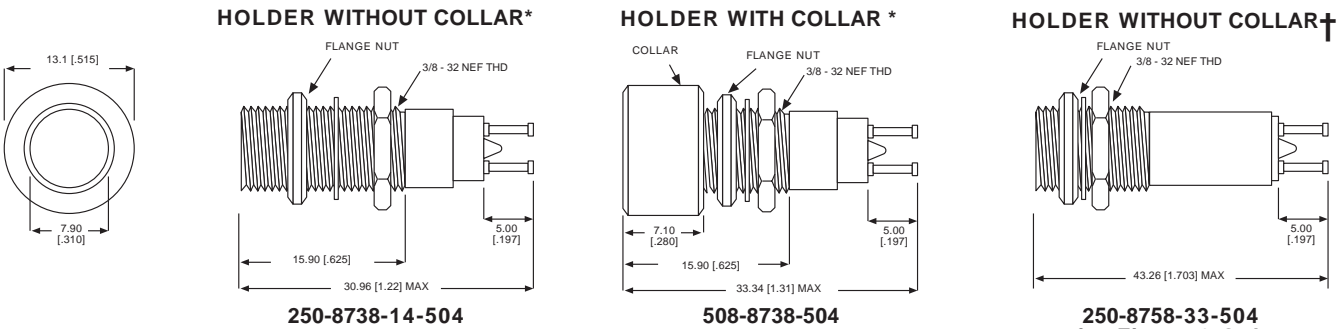

507 SERIES CARTRIDGES FOR USE WITH HOLDERS & CLIPS

PART NO. *	COLOR	V _F	mA	CP	LIFE HOURS	FIG
507-3911-1431-600	RED	10	40	0.08	10,000	1
507-3911-1432-600	GREEN	10	40	0.08	10,000	1
507-3911-1433-600	AMBER	10	40	0.08	10,000	1
507-3911-1435-600	WHITE	10	40	0.08	10,000	1
507-3914-1471-600	RED	14	80	0.30	15,000	1
507-3914-1472-600	GREEN	14	80	0.30	15,000	1
507-3914-1473-600	AMBER	14	80	0.30	15,000	1
507-3914-1475-600	WHITE	14	80	0.30	15,000	1
507-3917-1471-600	RED	28	40	0.34	4,000	1
507-3917-1472-600	GREEN	28	40	0.34	4,000	1
507-3917-1473-600	AMBER	28	40	0.34	4,000	1
507-3917-1475-600	WHITE	28	40	0.34	4,000	1
507-3918-1437-600	CLEAR	28	40	0.30	7,000	1
507-3918-1471-600	RED	28	40	0.30	7,000	1
507-3918-1472-600	GREEN	28	40	0.30	7,000	1
507-3918-1473-600	AMBER	28	40	0.30	7,000	1
507-3918-1475-600	WHITE	28	40	0.30	7,000	1
507-5820-0747-600†	CLEAR	12	170	2.10	5,000	3
507-5821-0747-600†	CLEAR	28	40	1.20	5,000	3
507-5822-0747-600†	CLEAR	48	53	1.50	5,000	3
507-5824-0747-600†	CLEAR	120	25	1.50	5,000	3

† Use Holder 250-8758-33-504 and 250 Series Cap

Fig. 1

Fig. 2

Fig. 3

***PART NUMBER ORDERING CODE**
507 - 39xx - xxxx - 600
 Series Lens Shape:
 14 - Fig 1 = Cylindrical
 09 - Fig 2 = Stovepipe

250 & 508 SERIES HOLDERS FOR 3/8" MOUNTING HOLE

250 Series Caps for use with 507 cartridges.

CAP PART NO.	COLOR	FIG
250-3531-500	RED	4
250-3532-500	GREEN	4
250-3533-500	AMBER	4
250-3535-500	WHITE	4
250-3537-500	CLEAR	4

***PART NUMBER ORDERING CODE**
250 - xx38 - 14 - 504
508 - xx38 - 504
 Series Terminal Type:
 87 = Turret Terminals
 74 = Solder Blade (Not Shown)
 75 = Solder Cups (Not Shown)

Material & Finish: Holder – Black Anodized Aluminum, Cap – Polycarbonate, Cartridge Clear Anodized Aluminum

515 SERIES CONNECTORS & SPEED CLIPS FOR 9/32" MOUNTING HOLE

Dimensions in mm [inches]

X-ON Electronics