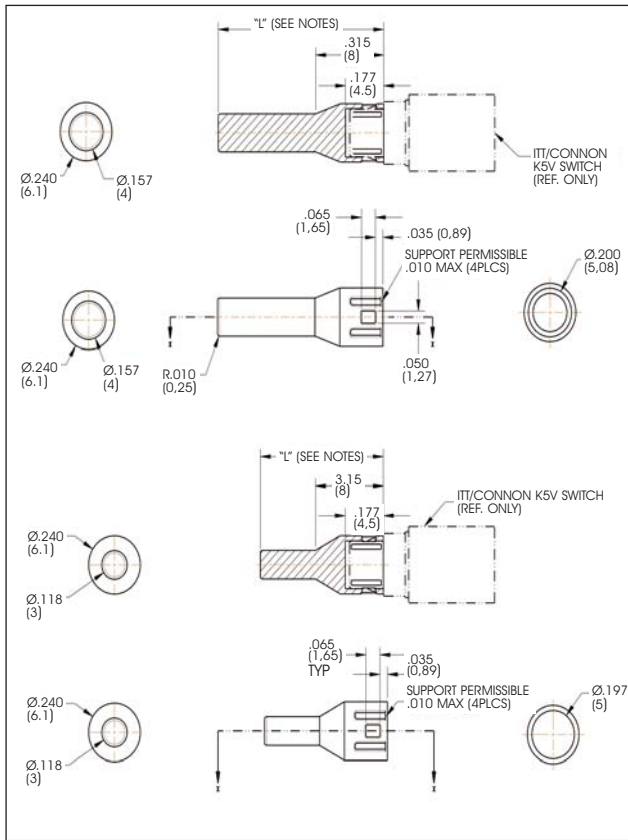

Optopipe® Lightpipe Actuator Extensions

Features & Benefits

- Fits C&K K5V2 illuminated LED switch
- Available in 3mm and 4mm diameters
- Variable length from 10mm to 25mm
- RoHS compliant
- Custom color options available (consult factory)
- Custom length options available (consult factory)
- Opaque colors available for use with C&K K5V2 nonilluminated switches

Order Code

515-114 X-XXX-F

Length in (mm)
Diameter (mm)

Part Numbers: 4mm diameter

Part Number	Length
515-1140-100F	10mm
515-1140-120F	12mm
515-1140-125F	12.5mm
515-1140-130F	13mm
515-1140-195F	19.5mm
515-1140-225F	22.5mm
515-1140-235F	23.5mm
515-1140-250F	25mm

Part Numbers: 3mm diameter

Part Number	Length
515-1149-145F	14.5mm

Dialight reserves the right to make changes at any time in order to supply the best product possible.

The most current version of this document will always be available at: