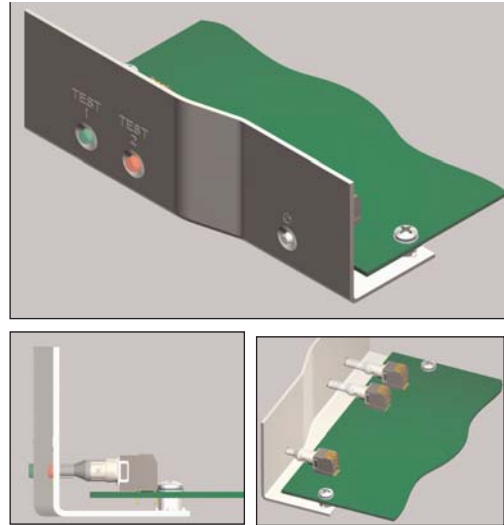

Optopipe® Lightpipe Actuator Extensions

Features & Benefits

- Fits C&K K5V2 illuminated LED switch
- Available in 3mm and 4mm diameters
- Variable length from 10mm to 25mm
- RoHS compliant
- Custom color options available (consult factory)
- Custom length options available (consult factory)
- Opaque colors available for use with C&K K5V2 nonilluminated switches

Application

Dialight Optopipe® actuator extensions are designed for use with C&K K5V2 lighted tactile switches. These snap-in clear lenses do not need to sit on the edge of a PCB and is offered in a variety of sizes to accommodate a range of panel depths. Dialight Optopipe actuator extensions are ideal for server, storage, network infrastructure, automotive, and medical applications.

Order Code

515-114 X-XXX-F

Length in (mm)
Diameter (mm)

Part Numbers: 4mm diameter

Part Number	Length
515-1140-100F	10mm
515-1140-120F	12mm
515-1140-125F	12.5mm
515-1140-130F	13mm
515-1140-195F	19.5mm
515-1140-225F	22.5mm
515-1140-235F	23.5mm
515-1140-250F	25mm

Part Numbers: 3mm diameter

Part Number	Length
515-1149-145F	14.5mm

Dialight reserves the right to make changes at any time in order to supply the best product possible.

The most current version of this document will always be available at: