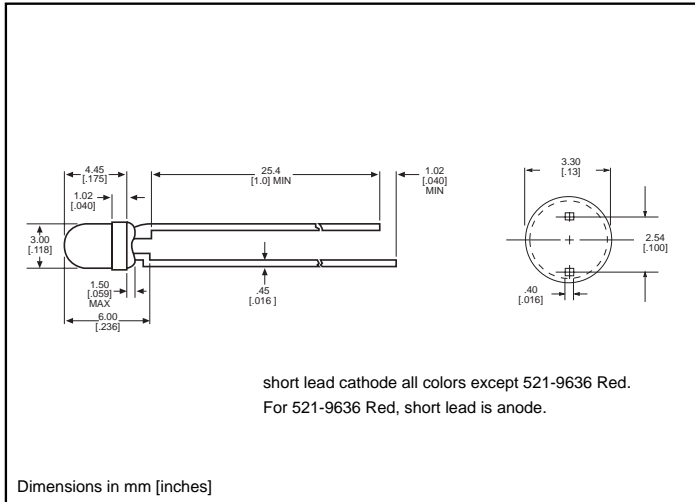

3mm Discrete LED

High Efficiency

Diffused

521-9210, -9211, -9216, -9498, -9636

Dialight

PART NO. COLOR

- 521-9210 Green
- 521-9211 Yellow
- 521-9216 Red
- 521-9498 Orange
- 521-9636 Red

MOUNTING CLIP: 515-0006
located on page 4-65

ABSOLUTE MAXIMUM RATINGS ($T_A=25^\circ\text{C}$)	Green -9210	Yellow -9211	Red -9216	Orange -9498	Red -9636
Power Dissipation (mW)	100	60	100	135	100
Forward Current (mA)	30	20	30	25	40
Derating (mA/°C) From 50°C ¹ from 25°C	.4	.25	.4	.5	.5 ¹
Operating Temperature (°C)	-55/+100	-55/+100	-55/+100	-55/+100	-55/+100
Storage Temperature (°C)	-55/+100	-55/+100	-55/+100	-55/+100	-55/+100
Soldering Temperature	260°C, 5 seconds, 1.6 mm from body				

Solder Adherence per MIL-STD-202E, Method 208C

OPERATING CHARACTERISTICS ($T_A=25^\circ\text{C}$)		Green -9210	Yellow -9211	Red -9216	Orange -9498	Red -9636
Luminous Intensity (mcd)	Min.	4.7	7.4	7.4	3.4	8.7 ¹
	Typical	12.6	10	10	7	48 ¹
Peak Wavelength (nm)	Typical	565	585	635	600	660
Viewing Angle (2θ °)	Typical	60°	60°	60°	60°	60°
Forward Voltage (V)	Typical	2.1 ¹	2.1 ¹	2 ¹	2.2	1.8 ¹
	Max.	2.8 ¹	2.8 ¹	2.8 ¹	3	2.4 ¹
Reverse Voltage (V), $I_R=100\mu\text{A}$	Max.	5	5	5	5	4

¹ θ is the off axis angle at which the luminous intensity is half the axial luminous intensity

X-ON Electronics

Largest Supplier of Electrical and Electronic Components

Click to view similar products for [Standard LEDs - Through Hole category:](#)