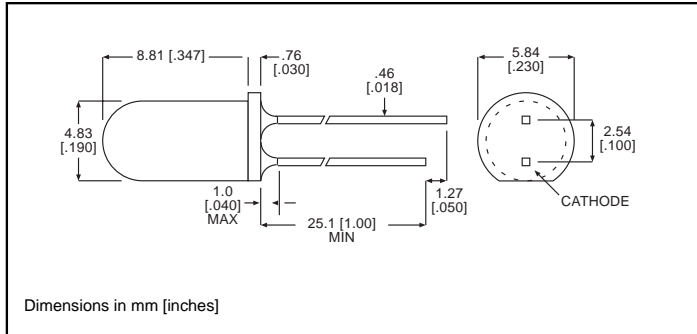

5mm Discrete LED
High Efficiency
Diffused

Dialight

521-9246, -9248, -9250, -9704

PART NO.	COLOR
521-9246	Red
521-9248	Yellow
521-9250	Green
521-9704	Orange

MOUNTING CLIP: 515-0004
 located on page 6-48

ABSOLUTE MAXIMUM RATINGS ($T_A=25^\circ\text{C}$)	Red	Yellow	Green	Orange
	-9246	-9248	-9250	-9704
Power Dissipation (mW)	135	85	135	135
Derating (mW/ $^\circ\text{C}$) From 25 $^\circ\text{C}$ 1. (mA/ $^\circ\text{C}$) From 50 $^\circ\text{C}$	1.8	1.6	1.8	.5'
Forward Current (mA)	25	20	25	30
Peak Current (mA) Pulse width = 10 μs	500	500	500	500
Operating Temperature ($^\circ\text{C}$)	-55/+100	-55/+100	-20/+100	-55/+100
Storage Temperature ($^\circ\text{C}$)	-55/+100	-55/+100	-55/+100	-55/+100
Soldering Temperature	260 $^\circ\text{C}$, 5 seconds, 1.6 mm from case			

Solder Adherence per MIL-STD-202E, Method 208C

OPERATING CHARACTERISTICS ($T_A=25^\circ\text{C}$)		Red	Yellow	Green	Orange
		-9246	-9248	-9250	-9704
Luminous Intensity (mcd)	Min.	4	4	4.2	4
	Typical	7	8	5.2	7
Peak Wavelength (nm)	Typical	635	583	565	600
λ Peak					
Viewing Angle (2θ °)	Typical	60°	60°	60°	60°
Forward Voltage (V)	Typical	2.2	2.2	2.3	1.9
	Max.	3	3	3	2.4
Reverse Voltage (V), $I_R=100\mu\text{A}$	Min.	5	5	5	5

θ is the off axis angle at which the luminous intensity is half the axial luminous intensity

6

X-ON Electronics

Largest Supplier of Electrical and Electronic Components

Click to view similar products for [Standard LEDs - Through Hole category](#):