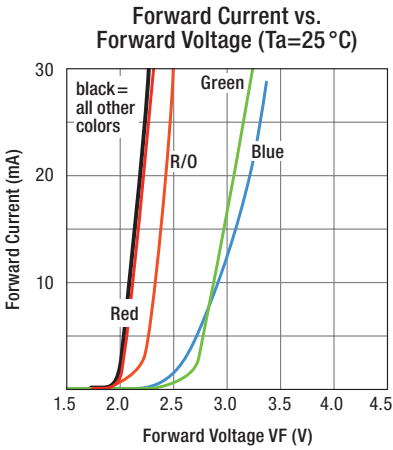

Electrical/Optical Characteristics

Dialight P/N		Emitted Color	Material	Lens Color	Luminous Intensity		Dominant Wavelength			Forward Voltage		Viewing Angle (°deg.)	Thermal Resistance (°C/W) R_{th(j-s)} I_f=20 ma	Reverse Current Intensity (μA) (I_r) VR=5V		
20-Piece Tape	7" Reel, 4000 pcs				I_f = 20 ma		Min	Typ	Min	Typ	Max				Typ	Max
599-0010-002F	599-0010-007F	Red	AlInGaP	Non Diffused	23	45	625	633	640	2.1	2.5	140	450	10		
599-0020-002F	599-0020-007F	Red-Orange			90	169	620	625	630	2.1	2.5					
599-0030-002F	599-0030-007F	Orange			53	90	600	605	610	2.1	2.5					
599-0040-002F	599-0040-007F	Yellow			68	105	585	590	595	2.1	2.5					
599-0060-002F	599-0060-007F	Yellow-Green			9	43	562	569	575	2.1	2.5					
599-0081-002F	599-0081-007F	Green	InGaN		195	340	517	525	530	3.1	3.5					
599-0091-002F	599-0091-007F	Blue			68	105	465	470	475	3.2	3.6					

Absolute Maximum Ratings @ Ts=25 °C

Power Dissipation (mW)	72	102 ● G - InGaN
		70 ● B
Forward Current (mA)	30	20 ● B
Reverse Voltage (V)	5	
Operating Temp (°C)	-40 to +100	
Storage Temp (°C)	-40 to +100	
Peak Pulse Fw Current (mA)	60	
Electrostatic Discharge (HBM) (V)	2000	1000 ● G - InGaN ● B
Junction Temp (°C)	105	

Dialight reserves the right to make changes at any time in order to supply the best product possible. The most current version of this document will always be available at: www.dialightsignalsandcomponents.com

Warranty Statement: Except for the warranty expressly provided for [herein/above/below], Dialight disclaims any and all other warranties, express or implied, including, without limitation, any warranties of merchantability, fitness for a particular purpose, title, and noninfringement.