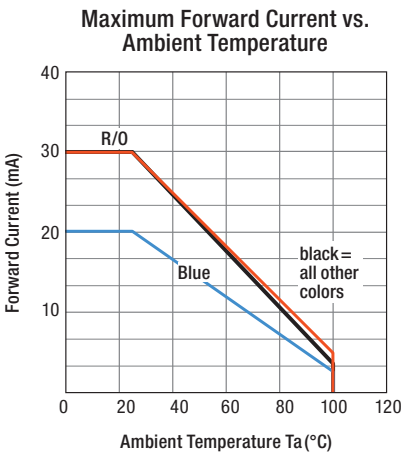

Electrical/Optical Characteristics

Dialight P/N		Emitted Color	Material	Lens Color	Luminous Intensity		Dominant Wavelength			Forward Voltage		Viewing Angle (°deg.)	Thermal Resistance (°C/W) R_{th(j-s)} I_f=20 ma	Reverse Current Intensity (μA) (I_r) VR=5V		
20-Piece Tape	7" Reel, 4000 pcs				I_f = 20 ma		Min	Typ	Min	Typ	Max				Typ	Max
599-0010-002F	599-0010-007F	Red	AlInGaP	Non Diffused	23	45	625	633	640	2.1	2.5	140	450	10		
599-0020-002F	599-0020-007F	Red-Orange			90	169	620	625	630	2.1	2.5					
599-0030-002F	599-0030-007F	Orange			53	90	600	605	610	2.1	2.5					
599-0040-002F	599-0040-007F	Yellow			68	105	585	590	595	2.1	2.5					
599-0060-002F	599-0060-007F	Yellow-Green			9	43	562	569	575	2.1	2.5					
599-0081-002F	599-0081-007F	Green	InGaN		195	340	517	525	530	3.1	3.5					
599-0091-002F	599-0091-007F	Blue			68	105	465	470	475	3.2	3.6					

Absolute Maximum Ratings @ Ts=25 °C

Power Dissipation (mW)	72	102 ● G - InGaN
		70 ● B
Forward Current (mA)	30	20 ● B
Reverse Voltage (V)	5	
Operating Temp (°C)	-40 to +100	
Storage Temp (°C)	-40 to +100	
Peak Pulse Fw Current (mA)	60	
Electrostatic Discharge (HBM) (V)	2000	1000 ● G - InGaN ● B
Junction Temp (°C)	105	

Dialight reserves the right to make changes at any time in order to supply the best product possible. The most current version of this document will always be available at: www.dialightsignalsandcomponents.com

Warranty Statement: Except for the warranty expressly provided for [herein/above/below], Dialight disclaims any and all other warranties, express or implied, including, without limitation, any warranties of merchantability, fitness for a particular purpose, title, and noninfringement.