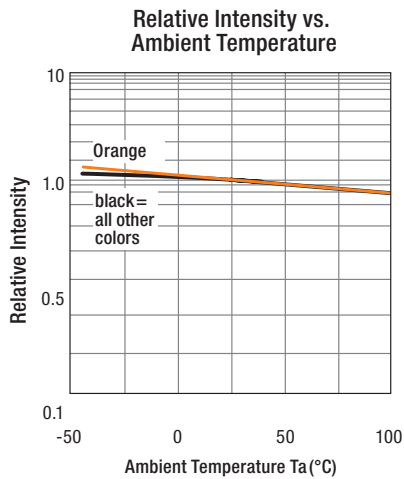

Electrical/Optical Characteristics

Dialight P/N		Emitted Color	Material	Lens Color	Luminous Intensity		Dominant Wavelength			Forward Voltage		Viewing Angle (°deg.)	Thermal Resistance (°C/W) R_{th(j-s)} I_f=20 ma	Reverse Current Intensity (μA) (I_r) VR=5V		
20-Piece Tape	7" Reel, 4000 pcs				I_f = 20 ma		Min	Typ	Min	Typ	Max				Typ	Max
599-0010-002F	599-0010-007F	Red	AlInGaP	Non Diffused	23	45	625	633	640	2.1	2.5	140	450	10		
599-0020-002F	599-0020-007F	Red-Orange			90	169	620	625	630	2.1	2.5					
599-0030-002F	599-0030-007F	Orange			53	90	600	605	610	2.1	2.5					
599-0040-002F	599-0040-007F	Yellow			68	105	585	590	595	2.1	2.5					
599-0060-002F	599-0060-007F	Yellow-Green			9	43	562	569	575	2.1	2.5					
599-0081-002F	599-0081-007F	Green	InGaN		195	340	517	525	530	3.1	3.5					
599-0091-002F	599-0091-007F	Blue			68	105	465	470	475	3.2	3.6					

Absolute Maximum Ratings @ Ts=25 °C

Power Dissipation (mW)	72	102 ● G - InGaN
		70 ● B
Forward Current (mA)	30	20 ● B
Reverse Voltage (V)	5	
Operating Temp (°C)	-40 to +100	
Storage Temp (°C)	-40 to +100	
Peak Pulse Fw Current (mA)	60	
Electrostatic Discharge (HBM) (V)	2000	1000 ● G - InGaN ● B
Junction Temp (°C)	105	

Dialight reserves the right to make changes at any time in order to supply the best product possible. The most current version of this document will always be available at: www.dialightsignalsandcomponents.com

Warranty Statement: Except for the warranty expressly provided for [herein/above/below], Dialight disclaims any and all other warranties, express or implied, including, without limitation, any warranties of merchantability, fitness for a particular purpose, title, and noninfringement.