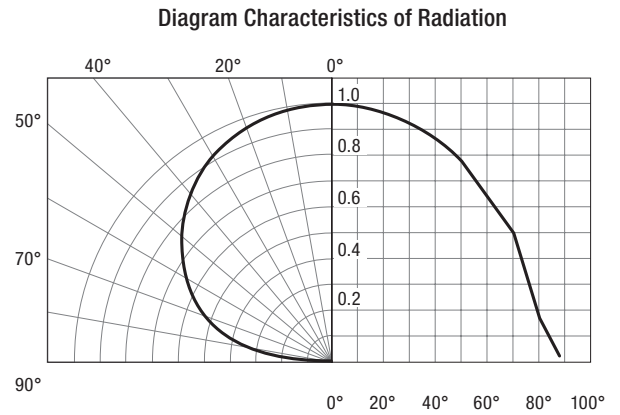

Electrical/Optical Characteristics

Dialight P/N		Emitted Color	Material	Lens Color	Luminous Intensity		Dominant Wavelength			Forward Voltage		Viewing Angle (°deg.)	Thermal Resistance (°C/W) R_{th(j-s)} I_f=20 ma	Reverse Current Intensity (μA) (I_r) VR=5V		
20-Piece Tape	7" Reel, 4000 pcs				I_f = 20 ma		Min	Typ	Min	Typ	Max				Typ	Max
599-0010-002F	599-0010-007F	Red	AlInGaP	Non Diffused	23	45	625	633	640	2.1	2.5	140	450	10		
599-0020-002F	599-0020-007F	Red-Orange			90	169	620	625	630	2.1	2.5					
599-0030-002F	599-0030-007F	Orange			53	90	600	605	610	2.1	2.5					
599-0040-002F	599-0040-007F	Yellow			68	105	585	590	595	2.1	2.5					
599-0060-002F	599-0060-007F	Yellow-Green			9	43	562	569	575	2.1	2.5					
599-0081-002F	599-0081-007F	Green	InGaN		195	340	517	525	530	3.1	3.5					
599-0091-002F	599-0091-007F	Blue			68	105	465	470	475	3.2	3.6					

Absolute Maximum Ratings @ Ts=25 °C

Power Dissipation (mW)	72	102 ● G - InGaN
		70 ● B
Forward Current (mA)	30	20 ● B
Reverse Voltage (V)	5	
Operating Temp (°C)	-40 to +100	
Storage Temp (°C)	-40 to +100	
Peak Pulse Fw Current (mA)	60	
Electrostatic Discharge (HBM) (V)	2000	1000 ● G - InGaN ● B
Junction Temp (°C)	105	

Dialight reserves the right to make changes at any time in order to supply the best product possible. The most current version of this document will always be available at: www.dialightsignalsandcomponents.com

Warranty Statement: Except for the warranty expressly provided for [herein/above/below], Dialight disclaims any and all other warranties, express or implied, including, without limitation, any warranties of merchantability, fitness for a particular purpose, title, and noninfringement.