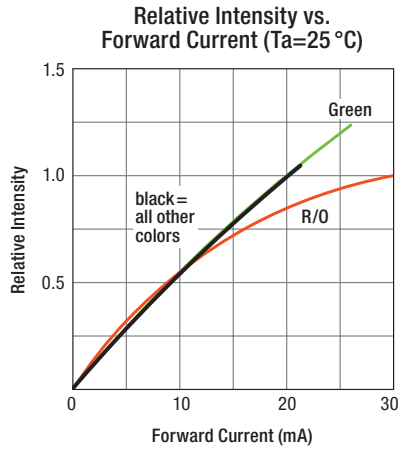

Electrical/Optical Characteristics

Dialight P/N		Emitted Color	Material	Lens Color	Luminous Intensity		Dominant Wavelength			Forward Voltage		Viewing Angle (°deg.)	Thermal Resistance (°C/W) R_{th(j-s)} I_f=20 ma	Reverse Current Intensity (μA) (I_r) VR=5V		
20-Piece Tape	7" Reel, 4000 pcs				I_f = 20 ma		Min	Typ	Min	Typ	Max				Typ	Max
599-0010-002F	599-0010-007F	Red	AlInGaP	Non Diffused	23	45	625	633	640	2.1	2.5	140	450	10		
599-0020-002F	599-0020-007F	Red-Orange			90	169	620	625	630	2.1	2.5					
599-0030-002F	599-0030-007F	Orange			53	90	600	605	610	2.1	2.5					
599-0040-002F	599-0040-007F	Yellow			68	105	585	590	595	2.1	2.5					
599-0060-002F	599-0060-007F	Yellow-Green			9	43	562	569	575	2.1	2.5					
599-0081-002F	599-0081-007F	Green	InGaN		195	340	517	525	530	3.1	3.5					
599-0091-002F	599-0091-007F	Blue			68	105	465	470	475	3.2	3.6					

Absolute Maximum Ratings @ Ts=25 °C

Power Dissipation (mW)	72	102 ● G - InGaN
		70 ● B
Forward Current (mA)	30	20 ● B
Reverse Voltage (V)	5	
Operating Temp (°C)	-40 to +100	
Storage Temp (°C)	-40 to +100	
Peak Pulse Fw Current (mA)	60	
Electrostatic Discharge (HBM) (V)	2000	1000 ● G - InGaN ● B
Junction Temp (°C)	105	

Dialight reserves the right to make changes at any time in order to supply the best product possible. The most current version of this document will always be available at: www.dialightsignalsandcomponents.com

Warranty Statement: Except for the warranty expressly provided for [herein/above/below], Dialight disclaims any and all other warranties, express or implied, including, without limitation, any warranties of merchantability, fitness for a particular purpose, title, and noninfringement.