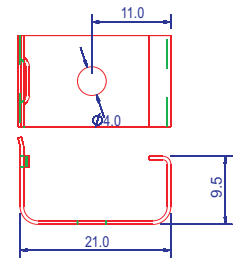

2 supplied per module

Matl: Spring Steel Bright Zinc Plated

Length Inches [mm]	LEDS	Power Consumption (Watts) Typ.	Cable Diameter Inches [mm]	Light Output (Lumens) Typ.
9" [230 mm]	2	2.4W	.16 [4]	80
25" [630 mm]	6	7.2W	.16 [4]	240
33" [830 mm]	8	9.6W	.16 [4]	320

25" (630 MM)

Interior			Exterior (IP-67 rated)		
Part Number	Length Inches [mm]	Color	Part Number	Length Inches [mm]	Color
CL-630-W	24.80 [630]	White	CL-630-W-IP	24.80 [630]	White
CL-630-WW	24.80 [630]	Warm White	CL-630-WW-IP	24.80 [630]	Warm White
CL-630-B	24.80 [630]	Blue	CL-630-B-IP	24.80 [630]	Blue
CL-630-G	24.80 [630]	Green	CL-630-G-IP	24.80 [630]	Green
CL-630-R	24.80 [630]	Red	CL-630-R-IP	24.80 [630]	Red
CL-630-A	24.80 [630]	Amber	CL-630-A-IP	24.80 [630]	Amber

33" (830 MM)

Interior			Exterior (IP-67 rated)		
Part Number	Length Inches [mm]	Color	Part Number	Length Inches [mm]	Color
CL-830-W	32.7 [830]	White	CL-830-W-IP	32.7 [830]	White
CL-830-WW	32.7 [830]	Warm White	CL-830-WW-IP	32.7 [830]	Warm White
CL-830-B	32.7 [830]	Blue	CL-830-B-IP	32.7 [830]	Blue
CL-830-G	32.7 [830]	Green	CL-830-G-IP	32.7 [830]	Green
CL-830-R	32.7 [830]	Red	CL-830-R-IP	32.7 [830]	Red
CL-830-A	32.7 [830]	Amber	CL-830-A-IP	32.7 [830]	Amber