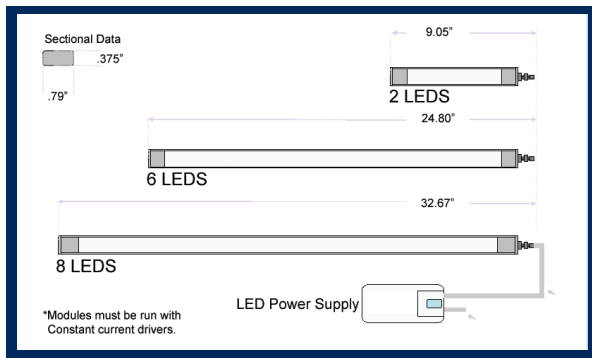

MECHANICAL DIMENSIONS