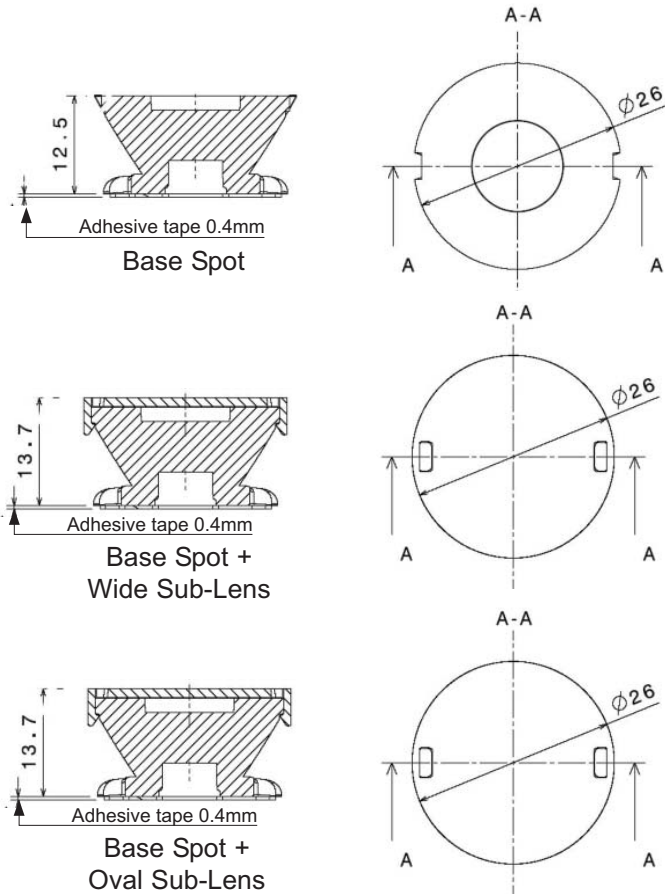

OPERATING CONDITIONS

- ▲ 85° C max acrylic temperature
- ▲ 105° C max adhesive temperature

MATERIALS/FINISH

- ▲ Optical grade PMMA acrylic

ORDERING INFORMATION

BASE LENSES			
Dialight P/N	Reference P/N	Description	Degree*
OPTX1006	OPTX-1-006	OPTX Series Spot Base Module For CREE	6°
SUB-LENSES			
OPAA1DF	OPAA-1-DF	Diffuser Sub-Lens	8°
OPAA1WSL	OPAA-1-WSL	Wide Sub-Lens	18°
OPAA1OSL	OPAA-1-OSL	Oval Sub-Lens	8° X 25°
*All angles refer to half divergence			

MECHANICAL DIMENSIONS

Dialight reserves the right to make changes at any time in order to supply the best product possible.
The most current version of this document will always be available at:
www.dialight.com/Assets/Brochures_And_Catalogs/Illumination/MDEXLUMADBCREE.pdf