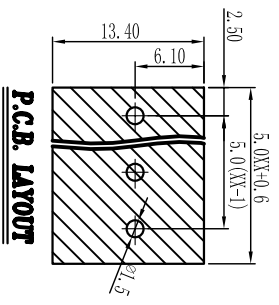

Cixi Dibo Electronics Co., LTD

产品规格书
product specification

订购方式：
HOW TO ORDER

电气性能/Electrical
 参考标准/Standard: UL IEC
 额定电压/Rated voltage: 300V 250V
 额定电流/Rated current: 10A 18A
 接触电阻/Contact resistance: 20mΩ
 使用线径/Wire range: 24-12AWG 2.5mm²
 耐电压/Withstanding voltage: AC2000V/1Min
 绝缘电阻/Insulation resistance: 500MΩ/DC500V

机械性能/Mechanical
 温度范围/Temp. Range: -40°C~+105°C
 扭矩/Torque: 0.4Nm(3.6lb·in)
 剥线长度/Strip length: 6-7mm
 尺寸/Dimensions
 间距/Pitch: 5.0mm
 极数/Poles: 2P-24P
 材料及电镀/Material
 塑件/Housing: P166, UL94V-0
 螺丝/Screws: M2.5, steel Zinc plated
 方块/Cage: Brass, Ni plated
 焊脚/Pin header: Brass, SnIe plated

单位/UNITS	mm	尺寸/SIZE	A4	比例/SCALE	比例
Cixi Dibo Electronics Co., LTD					
名称/NAME	DB103-5.0				

X-ON Electronics

Largest Supplier of Electrical and Electronic Components

Click to view similar products for [Barrier Terminal Blocks](#) category: