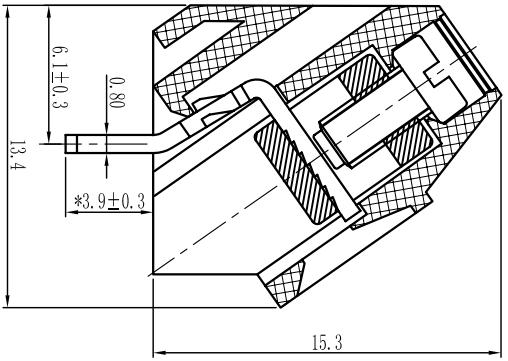

Cixi Dibo Electronics Co., LTD

产品规格书
product specification

订购方式：
HOW TO ORDER