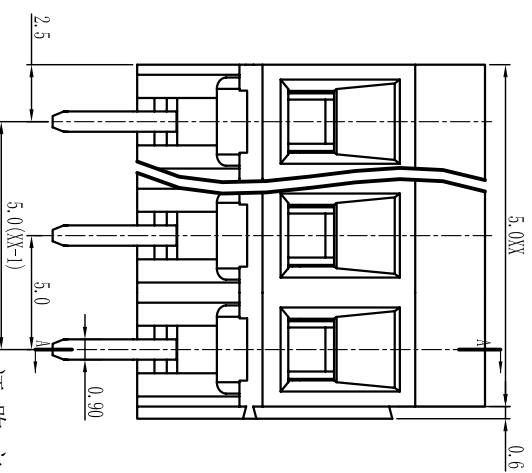

Cixi Dibo Electronics Co., LTD

产品规格书
product specification

订购方式：
HOW TO ORDER

电气性能/Electrical
 参考标准/Standard: UL IEC
 额定电压/Rated voltage: 300V 250V
 额定电流/Rated current: 10A 18A
 接触电阻/Contact resistance: 20mΩ
 使用线径/Wire range: 24-12AWG 2.5mm²
 耐电压/Withstanding voltage: AC2000V/1Min
 绝缘电阻/Insulation resistance: 500MΩ/DC500V

机械性能/Mechanical
 温度范围/Temp. Range: -40°C~+105°C
 扭矩/Torque: 0.4Nm(3.6lb·in)
 剥线长度/Strip length: 6-7mm
 尺寸/Dimensions
 间距/Pitch: 5.0mm
 极数/Poles: 2P-24P
 材料及电镀/Material
 塑件/Housing: P166, UL94V-0
 螺丝/Screws: M2.5, steel Zinc plated
 方块/Cage: Brass, Ni plated
 焊脚/Pin header: Brass, SnIe plated