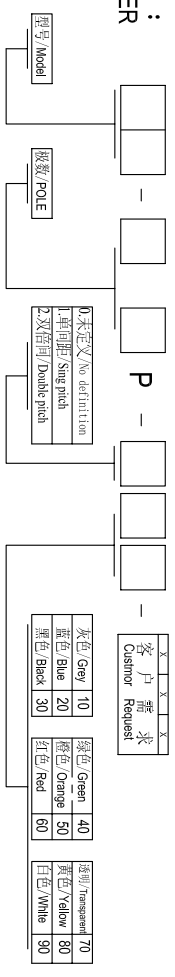

Cixi Dibo Electronics Co., LTD

产品规格书
product specification

订购方式：
HOW TO ORDER

电气性能/Electrical
 参考标准/Standard: UL IEC
 额定电压/Rated voltage: 300V 250V
 额定电流/Rated current: 10A 18A
 接触电阻/Contact resistance: 20mΩ
 使用线径/Wire range: 24-12AWG 2.5mm²
 耐电压/Withstanding voltage: AC2000V/1Min
 绝缘电阻/Insulation resistance: 500MΩ/DC500V

机械性能/Mechanical
 温度范围/Temp. Range: -40°C~+105°C
 扭矩/Torque: 0.4Nm(3.6lb·in)
 剥线长度/Strip length: 6-7mm
 尺寸/Dimensions
 间距/Pitch: 5.0mm
 极数/Poles: 2P-24P
 材料及电镀/Material
 塑件/Housing: P166, UL94V-0
 螺丝/Screws: M2.5, steel Zinc plated
 方块/Cage: Brass, Ni plated
 焊脚/Pin header: Brass, SnIe plated

variable range	6 to	over 6	over 10	over 18	over 30	over 50	over 80	over 120	over 160	over 200	over 250	all	5 to	over 5	over 30	over 120
	±0.1	±0.14	±0.19	±0.25	±0.32	±0.43	±0.57	±0.72	±0.88	±1.05	±1.25	0.5	0.025	0.06	0.12	0.4