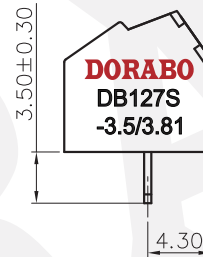

REVISION RECORD				
REV	ECN	DESCRIPTION	DRFT	DATE

NOTES1:

UL Standard

- 1.Rated voltage/current : 300V / 10A
- 2.Torque Value : M2 , 1.77Lb.in
- 3.Wire Range : 26~16AWG

IEC Standard

- 1.Rated voltage/current : 130V / 10A
- 2.Torque Value : M2 , 0.2N.m
- 3.Wire Range : 0.2~1.5mm<sup>2</sup>

NOTES2:

- 1.Dimension shall be interpreted per ASME Y14.5-2009
- 2.Pitch : 3.5/3.81mm, Poles : N=02~18P
- 3.Stripping length : 4~5mm
- 4.Withstanding voltage : AC1250V/1Min
- 5.Operating temperature: -40°C~+105°C
- 6.Undimensioned tolerances:

Pitch range in mm		Nominal dimension range in mm				
TO	Over	TO	Over	TO	Over	
6	10	10	30	30	60	100
6	10	24	30	60	100	150
±0.15	±0.20	±0.30	±0.30	±0.50	±0.70	±1.00
						±1.30
						±2*

7.RoHS Compliance