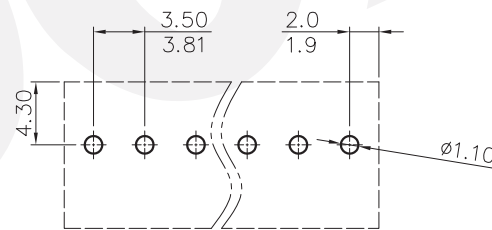

REVISION RECORD				
REV	ECN	DESCRIPTION	DRFT	DATE

NOTES1:

UL Standard

- 1.Rated voltage/current : 300V / 10A
- 2.Torque Value : M2 , 1.77Lb.in
- 3.Wire Range : 26~16AWG

IEC Standard

- 1.Rated voltage/current : 130V / 10A
- 2.Torque Value : M2 , 0.2N.m
- 3.Wire Range : 0.2~1.5mm<sup>2</sup>

NOTES2:

- 1.Dimension shall be interpreted per ASME Y14.5-2009
- 2.Pitch : 3.5/3.81mm, Poles : N=02~18P
- 3.Stripping length : 4~5mm
- 4.Withstanding voltage : AC1250V/1Min
- 5.Operating temperature: -40°C~+105°C
- 6.Undimensioned tolerances:

Pitch range in mm		Nominal dimension range in mm				
TO	Over	TO	Over	TO	Over	
6	10	10	30	30	60	100
6	10	24	30	60	100	150
±0.15	±0.20	±0.30	±0.30	±0.50	±0.70	±1.00
						±1.30
						±2*

7.RoHS Compliance