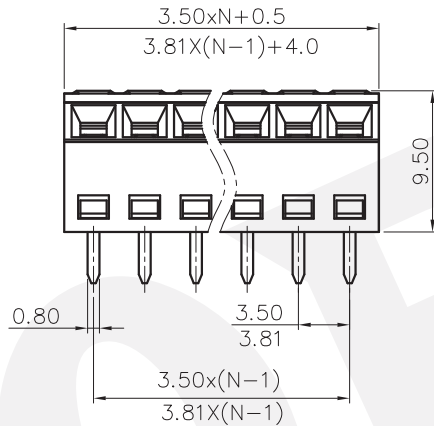

REVISION RECORD				
REV	ECN	DESCRIPTION	DRFT	DATE

NOTES1:

UL Standard

- 1.Rated voltage/current : 300V / 10A
- 2.Torque Value : M2 , 1.77Lb.in
- 3.Wire Range : 26~16AWG

IEC Standard

- 1.Rated voltage/current : 130V / 10A
- 2.Torque Value : M2 , 0.2N.m
- 3.Wire Range : 0.2~1.5mm<sup>2</sup>

NOTES2:

- 1.Dimension shall be interpreted per ASME Y14.5-2009
- 2.Pitch : 3.5/3.81mm, Poles : N=02~18P
- 3.Stripping length : 4~5mm
- 4.Withstanding voltage : AC1250V/1Min
- 5.Operating temperature: -40°C~+105°C
- 6.Undimensioned tolerances:

Pitch range in mm		Nominal dimension range in mm				
TO	Over	TO	Over	TO	Over	
6	10	10	30	30	60	100
6	10	24	30	60	100	150
±0.15	±0.20	±0.30	±0.30	±0.50	±0.70	±1.00
						±1.30
						±2*

7.RoHS Compliance