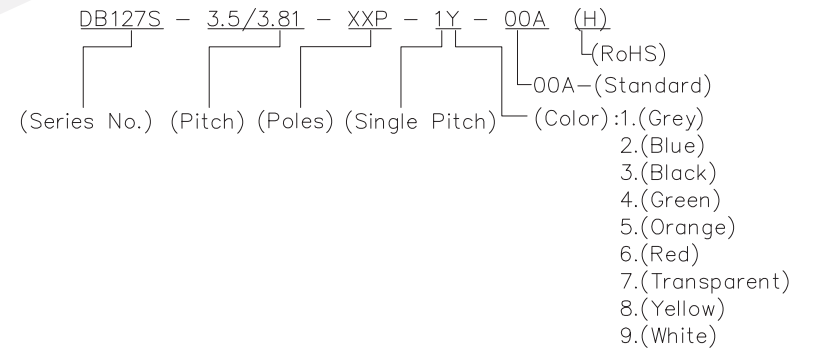

DETACHED LISTS	PART NO.:	/			
	APPD:	/			
	CHKD:	/			
	DRFT:	/			
		DORABO 慈溪市地博电子有限公司 CIXI DORABO ELECTRONICS CO.,LTD			
		NAME: DB127S-3.5/3.81-XXP-1Y-00A(H)		REV	DO
		TITLE: CUSTOMER DRAWING		REV	DO
		DRAWING NO.: /		SHEET	1/1
		THIRD ANGLE PROJECTION 		DO NOT SCALE DRAWING	SCALE 1:1