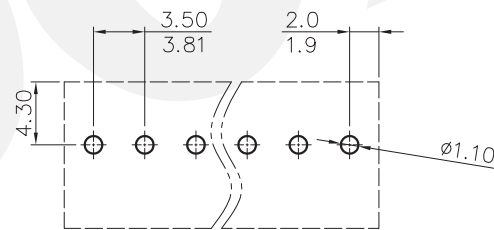

REVISION RECORD				
REV	ECN	DESCRIPTION	DRFT	DATE

NOTES1:

UL Standard

- 1.Rated voltage/current : 300V / 10A
- 2.Torque Value : M2 , 1.77Lb.in
- 3.Wire Range : 26~16AWG

IEC Standard

- 1.Rated voltage/current : 130V / 10A
- 2.Torque Value : M2 , 0.2N.m
- 3.Wire Range : 0.2~1.5mm²

NOTES2:

- 1.Dimension shall be interpreted per ASME Y14.5-2009
- 2.Pitch : 3.5/3.81mm, Poles : N=02~18P
- 3.Stripping length : 4~5mm
- 4.Withstanding voltage : AC1250V/1Min
- 5.Operating temperature: -40°C~+105°C
- 6.Undimensioned tolerances:

Pitch range in mm		Nominal dimension range in mm						
TO	Over	Over	Over	Over		0.1/10		
6	10	10	30	60	100	150		
±0.15	±0.20	±0.30	±0.30	±0.50	±0.70	±1.00	±1.30	±2'

7.RoHS Compliance

P.C.B. LAYOUT

DETACHED LISTS	PART NO.: /	DORABO 慈溪市地博电子有限公司 CIXI DORABO ELECTRONICS CO.,LTD			
	APPD: /	NAME: DB127S-3.5/3.81-XXP-1Y-00A(H)			
	CHKD: /	TITLE: CUSTOMER DRAWING		REV	DO
	DRFT: /	DRAWING NO.: /		SHEET	1/1
THIRD ANGLE PROJECTION		DRAWING NO.: /		SCALE	1:1
		DO NOT SCALE DRAWING		SCALE	1:1