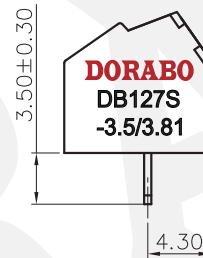

REVISION RECORD				
REV	ECN	DESCRIPTION	DRFT	DATE

NOTES1:

UL Standard

- 1.Rated voltage/current : 300V / 10A
- 2.Torque Value : M2 , 1.77Lb.in
- 3.Wire Range : 26~16AWG

IEC Standard

- 1.Rated voltage/current : 130V / 10A
- 2.Torque Value : M2 , 0.2N.m
- 3.Wire Range : 0.2~1.5mm²

NOTES2:

- 1.Dimension shall be interpreted per ASME Y14.5-2009
- 2.Pitch : 3.5/3.81mm, Poles : N=02~18P
- 3.Stripping length : 4~5mm
- 4.Withstanding voltage : AC1250V/1Min
- 5.Operating temperature: -40°C~+105°C
- 6.Undimensioned tolerances:

Pitch range in mm		Nominal dimension range in mm						
TO	Over	Over	Over	Over		0.1/10		
6	10	10	30	60	100	150		
±0.15	±0.20	±0.30	±0.30	±0.50	±0.70	±1.00	±1.30	±2'

7.RoHS Compliance

P.C.B. LAYOUT

DETACHED LISTS	PART NO.: /	DORABO 慈溪市地博电子有限公司 CIXI DORABO ELECTRONICS CO.,LTD			
	APPD: /	NAME: DB127S-3.5/3.81-XXP-1Y-00A(H)			
	CHKD: /	TITLE: CUSTOMER DRAWING		REV	DO
	DRFT: /	DRAWING NO.: /		SHEET	1/1
THIRD ANGLE PROJECTION		DRAWING NO.: /		SCALE	1:1
		DO NOT SCALE DRAWING		SCALE	1:1