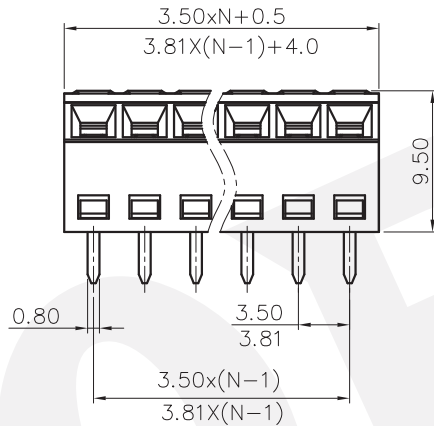

REVISION RECORD				
REV	ECN	DESCRIPTION	DRFT	DATE

NOTES1:

UL Standard

- 1.Rated voltage/current : 300V / 10A
- 2.Torque Value : M2 , 1.77Lb.in
- 3.Wire Range : 26~16AWG

IEC Standard

- 1.Rated voltage/current : 130V / 10A
- 2.Torque Value : M2 , 0.2N.m
- 3.Wire Range : 0.2~1.5mm²

NOTES2:

- 1.Dimension shall be interpreted per ASME Y14.5-2009
- 2.Pitch : 3.5/3.81mm, Poles : N=02~18P
- 3.Stripping length : 4~5mm
- 4.Withstanding voltage : AC1250V/1Min
- 5.Operating temperature: -40°C~+105°C
- 6.Undimensioned tolerances:

Pitch range in mm		Nominal dimension range in mm						
TO	Over	Over	Over	Over		0.1/10		
6	10	10	30	60	100	150		
±0.15	±0.20	±0.30	±0.30	±0.50	±0.70	±1.00	±1.30	±2'

7.RoHS Compliance

P.C.B. LAYOUT

DETACHED LISTS	PART NO.: /	DORABO 慈溪市地博电子有限公司 CIXI DORABO ELECTRONICS CO.,LTD			
	APPD: /	NAME: DB127S-3.5/3.81-XXP-1Y-00A(H)			
	CHKD: /	TITLE: CUSTOMER DRAWING		REV	DO
	DRFT: /	DRAWING NO.: /		SHEET	1/1
THIRD ANGLE PROJECTION		DRAWING NO.: /		SCALE	1:1
		DO NOT SCALE DRAWING		SCALE	1:1