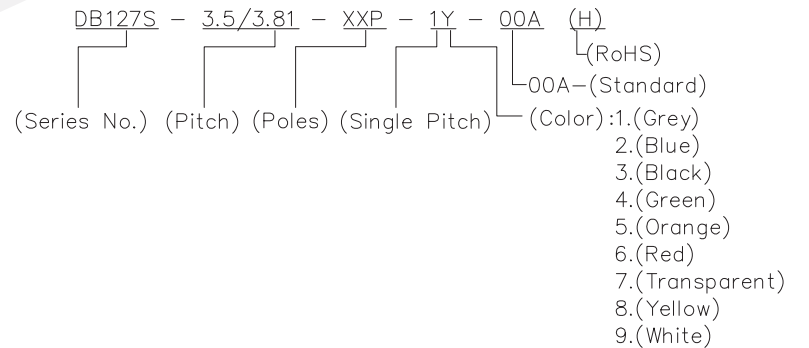

NOTES2:

- 1.Dimension shall be interpreted per ASME Y14.5-2009
- 2.Pitch : 3.5/3.81mm, Poles : N=02~18P
- 3.Stripping length : 4~5mm
- 4.Withstanding voltage : AC1250V/1Min
- 5.Operating temperature: -40°C~+105°C
- 6.Undimensioned tolerances:

Pitch range in mm		Nominal dimension range in mm						
TO	Over	Over	Over	Over		0.1/10		
6	10	10	30	60	100	150		
±0.15	±0.20	±0.30	±0.30	±0.50	±0.70	±1.00	±1.30	±2'

7.RoHS Compliance

P.C.B. LAYOUT

DETACHED LISTS	PART NO.: /	DORABO 慈溪市地博电子有限公司 CIXI DORABO ELECTRONICS CO.,LTD			
	APPD: /	NAME: DB127S-3.5/3.81-XXP-1Y-00A(H)			
	CHKD: /	TITLE: CUSTOMER DRAWING		REV	DO
	DRFT: /	DRAWING NO.: /		SHEET	1/1
THIRD ANGLE PROJECTION		DRAWING NO.: /		SCALE	1:1
		DO NOT SCALE DRAWING		SCALE	1:1