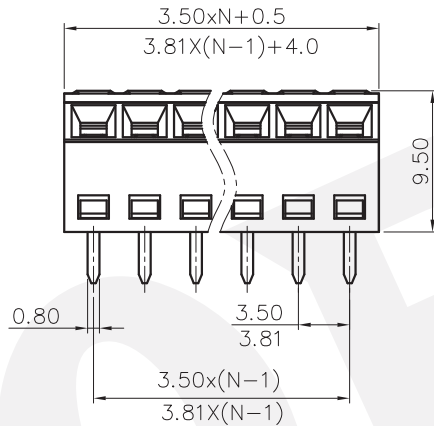

REVISION RECORD				
REV	ECN	DESCRIPTION	DRFT	DATE

NOTES1:

UL Standard

- 1.Rated voltage/current : 300V / 10A
- 2.Torque Value : M2 , 1.77Lb.in
- 3.Wire Range : 26~16AWG

IEC Standard

- 1.Rated voltage/current : 130V / 10A
- 2.Torque Value : M2 , 0.2N.m
- 3.Wire Range : 0.2~1.5mm²

NOTES2:

- 1.Dimension shall be interpreted per ASME Y14.5-2009
- 2.Pitch : 3.5/3.81mm, Poles : N=02~18P
- 3.Stripping length : 4~5mm
- 4.Withstanding voltage : AC1250V/1Min
- 5.Operating temperature: -40°C~+105°C
- 6.Undimensioned tolerances:

Pitch range in mm		Nominal dimension range in mm						
TO	Over	TO	Over	TO	Over			
6	10	10	24	30	60	100	150	0.1/10
±0.15	±0.20	±0.30	±0.30	±0.50	±0.70	±1.00	±1.30	±2'

7.RoHS Compliance

P.C.B. LAYOUT

DETACHED LISTS	PART NO.: /	DORABO 慈溪市地博电子有限公司 CIXI DORABO ELECTRONICS CO.,LTD			
	APPD: /	NAME: DB127S-3.5/3.81-XXP-1Y-00A(H)			
	CHKD: /	TITLE: CUSTOMER DRAWING		REV	DO
	DRFT: /	DRAWING NO.: /		SHEET	1/1
THIRD ANGLE PROJECTION		DRAWING NO.: /		SCALE	1:1
		DO NOT SCALE DRAWING			