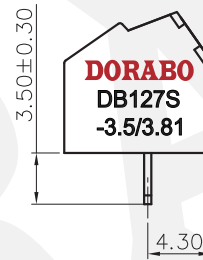

REVISION RECORD				
REV	ECN	DESCRIPTION	DRFT	DATE

NOTES1:

UL Standard

- 1.Rated voltage/current : 300V / 10A
- 2.Torque Value : M2 , 1.77Lb.in
- 3.Wire Range : 26~16AWG

IEC Standard

- 1.Rated voltage/current : 130V / 10A
- 2.Torque Value : M2 , 0.2N.m
- 3.Wire Range : 0.2~1.5mm²

NOTES2:

- 1.Dimension shall be interpreted per ASME Y14.5-2009
- 2.Pitch : 3.5/3.81mm, Poles : N=02~18P
- 3.Stripping length : 4~5mm
- 4.Withstanding voltage : AC1250V/1Min
- 5.Operating temperature: -40°C~+105°C
- 6.Undimensioned tolerances:

Pitch range in mm		Nominal dimension range in mm						
TO	Over	TO	Over	TO	Over			
6	10	10	24	30	60	100	150	0.1/10
±0.15	±0.20	±0.30	±0.30	±0.50	±0.70	±1.00	±1.30	±2'

7.RoHS Compliance

P.C.B. LAYOUT

DETACHED LISTS	PART NO.: /	DORABO 慈溪市地博电子有限公司 CIXI DORABO ELECTRONICS CO.,LTD			
	APPD: /	NAME: DB127S-3.5/3.81-XXP-1Y-00A(H)			
	CHKD: /	TITLE: CUSTOMER DRAWING		REV	DO
	DRFT: /	DRAWING NO.: /		SHEET	1/1
THIRD ANGLE PROJECTION		DRAWING NO.: /		SCALE	1:1
		DO NOT SCALE DRAWING			