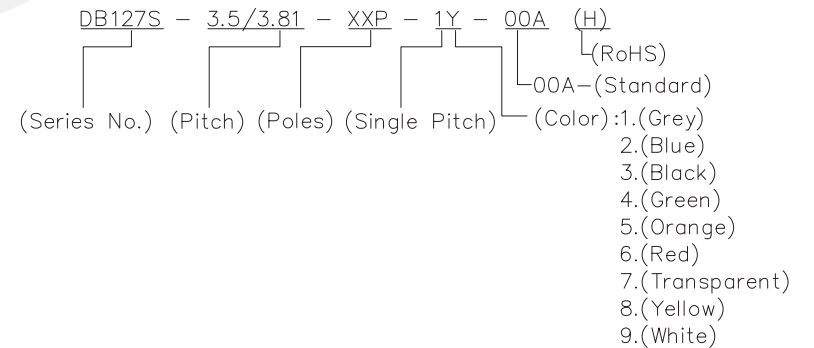

REVISION RECORD				
REV	ECN	DESCRIPTION	DRFT	DATE

NOTES1:

UL Standard

- 1.Rated voltage/current : 300V / 10A
- 2.Torque Value : M2 , 1.77Lb.in
- 3.Wire Range : 26~16AWG

IEC Standard

- 1.Rated voltage/current : 130V / 10A
- 2.Torque Value : M2 , 0.2N.m
- 3.Wire Range : 0.2~1.5mm²

NOTES2:

- 1.Dimension shall be interpreted per ASME Y14.5-2009
- 2.Pitch : 3.5/3.81mm, Poles : N=02~18P
- 3.Stripping length : 4~5mm
- 4.Withstanding voltage : AC1250V/1Min
- 5.Operating temperature: -40°C~+105°C
- 6.Undimensioned tolerances:

Pitch range in mm		Nominal dimension range in mm						
TO	Over	TO	Over	TO	Over			
6	10	10	24	30	60	100	150	0.1/10
±0.15	±0.20	±0.30	±0.30	±0.50	±0.70	±1.00	±1.30	±2'

7.RoHS Compliance

P.C.B. LAYOUT

DETACHED LISTS	PART NO.: /	DORABO 慈溪市地博电子有限公司 CIXI DORABO ELECTRONICS CO.,LTD			
	APPD: /	NAME: DB127S-3.5/3.81-XXP-1Y-00A(H)			
	CHKD: /	TITLE: CUSTOMER DRAWING		REV	DO
	DRFT: /	DRAWING NO.: /		SHEET	1/1
THIRD ANGLE PROJECTION		DRAWING NO.: /		SCALE	1:1
		DO NOT SCALE DRAWING			