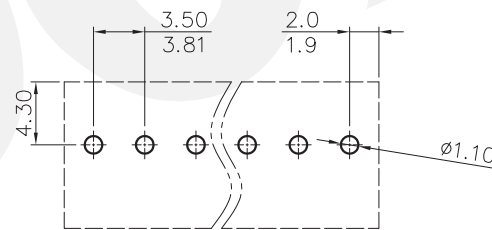

REVISION RECORD				
REV	ECN	DESCRIPTION	DRFT	DATE

NOTES1:

UL Standard

- 1.Rated voltage/current : 300V / 10A
- 2.Torque Value : M2 , 1.77Lb.in
- 3.Wire Range : 26~16AWG

IEC Standard

- 1.Rated voltage/current : 130V / 10A
- 2.Torque Value : M2 , 0.2N.m
- 3.Wire Range : 0.2~1.5mm²

NOTES2:

- 1.Dimension shall be interpreted per ASME Y14.5-2009
- 2.Pitch : 3.5/3.81mm, Poles : N=02~18P
- 3.Stripping length : 4~5mm
- 4.Withstanding voltage : AC1250V/1Min
- 5.Operating temperature: -40°C~+105°C
- 6.Undimensioned tolerances:

Pitch range in mm		Nominal dimension range in mm						
TO	Over	TO	Over	TO	Over			
6	10	10	24	30	60	100	150	0.1/10
±0.15	±0.20	±0.30	±0.30	±0.50	±0.70	±1.00	±1.30	±2'

7.RoHS Compliance

P.C.B. LAYOUT

DETACHED LISTS	PART NO.: /	DORABO 慈溪市地博电子有限公司 CIXI DORABO ELECTRONICS CO.,LTD			
	APPD: /	NAME: DB127S-3.5/3.81-XXP-1Y-00A(H)			
	CHKD: /	TITLE: CUSTOMER DRAWING		REV	DO
	DRFT: /	DRAWING NO.: /		SHEET	1/1
THIRD ANGLE PROJECTION		DRAWING NO.: /		SCALE	1:1
		DO NOT SCALE DRAWING			