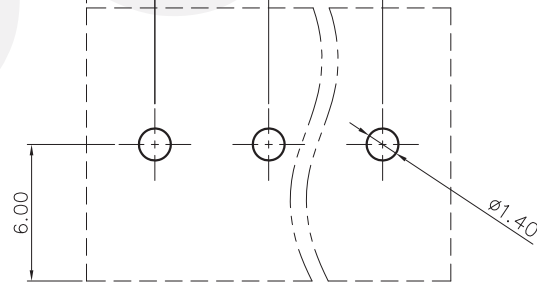

PCB LAYOUT

NOTES1:

UL Standard

1. Rated Voltage/Current : 300V / 12A
2. Torque Value : M2.5 , 3.54Lb.in
3. Wire Range : 26~14AWG

IEC Standard

1. Rated Voltage/Current : 250V / 15A
2. Torque Value : M2.5 , 0.4N.m
3. Wire Range : 1.5mm<sup>2</sup>

NOTES2:

1. Dimension shall be interpreted per ASME Y14.5-2009
2. Pitch : 5.0/5.08mm, Poles : N=02~16P
3. Stripping length : 5~6mm
4. Withstanding Voltage : AC2000V/1Min.
5. Operating temperature: -40°C~+105°C
6. Undimensioned Tolerances:

Pitch range in mm		Nominal dimension range in mm				- 0.1/10	
To	Over	To	Over	To	Over	To	Over
6	10	6	10	30	60	100	150
±0.15	±0.20	±0.30	±0.30	±0.50	±0.70	±1.00	±1.30

7. RoHS Compliance

DB127S - 5.0/5.08 - XXP - 1Y - 00A (H)  
 (Series No.) (Pitch) (Poles) (Single Pitch) (RoHS) 00A-(Standard)  
 (Color): 1.(Grey) 2.(Blue) 3.(Black) 4.(Green) 5.(Orange) 6.(Red) 7.(Transparent) 8.(Yellow) 9.(White)