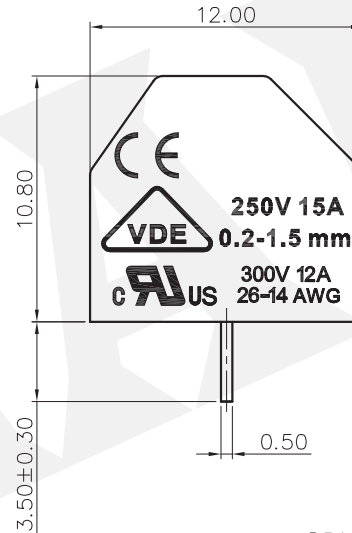

PCB LAYOUT

NOTES1:

UL Standard

1. Rated Voltage/Current : 300V / 12A
2. Torque Value : M2.5 , 3.54Lb.in
3. Wire Range : 26~14AWG

IEC Standard

1. Rated Voltage/Current : 250V / 15A
2. Torque Value : M2.5 , 0.4N.m
3. Wire Range : 1.5mm<sup>2</sup>

NOTES2:

1. Dimension shall be interpreted per ASME Y14.5-2009
2. Pitch : 5.0/5.08mm, Poles : N=02~16P
3. Stripping length : 5~6mm
4. Withstanding Voltage : AC2000V/1Min.
5. Operating temperature: -40°C~+105°C
6. Undimensioned Tolerances:

Pitch range in mm		Nominal dimension range in mm				- 0.1/10	
To	Over	To	Over	To	Over	To	Over
6	10	6	10	30	60	100	150
±0.15	±0.20	±0.30	±0.30	±0.50	±0.70	±1.00	±1.30

7. RoHS Compliance

DB127S - 5.0/5.08 - XXP - 1Y - 00A (H)  
 (Series No.) (Pitch) (Poles) (Single Pitch) (RoHS) 00A-(Standard)  
 (Color): 1.(Grey) 2.(Blue) 3.(Black) 4.(Green) 5.(Orange) 6.(Red) 7.(Transparent) 8.(Yellow) 9.(White)