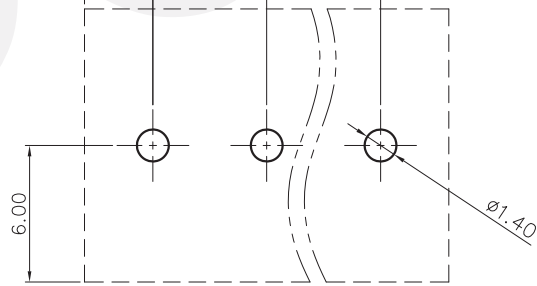

PCB LAYOUT

6.00

NOTES1:

UL Standard

1. Rated Voltage/Current : 300V / 12A
2. Torque Value : M2.5 , 3.54Lb.in
3. Wire Range : 26~14AWG

IEC Standard

1. Rated Voltage/Current : 250V / 15A
2. Torque Value : M2.5 , 0.4N.m
3. Wire Range : 1.5mm²

NOTES2:

1. Dimension shall be interpreted per ASME Y14.5-2009
2. Pitch : 5.0/5.08mm, Poles : N=02~16P
3. Stripping length : 5~6mm
4. Withstanding Voltage : AC2000V/1Min.
5. Operating temperature: -40°C~+105°C
6. Undimensioned Tolerances:

Pitch range in mm		Nominal dimension range in mm				0.1/10		
To	Over	To	Over	To	Over			
6	10	6	10	30	60	100	150	±2'
±0.15	±0.20	±0.30	±0.30	±0.50	±0.70	±1.00	±1.30	

7. RoHS Compliance

DB127S - 5.0/5.08 - XXP - 1Y - 00A (H)
 (Series No.) (Pitch) (Poles) (Single Pitch) (RoHS) 00A-(Standard)
 (Color): 1.(Grey) 2.(Blue) 3.(Black) 4.(Green) 5.(Orange) 6.(Red) 7.(Transparent) 8.(Yellow) 9.(White)