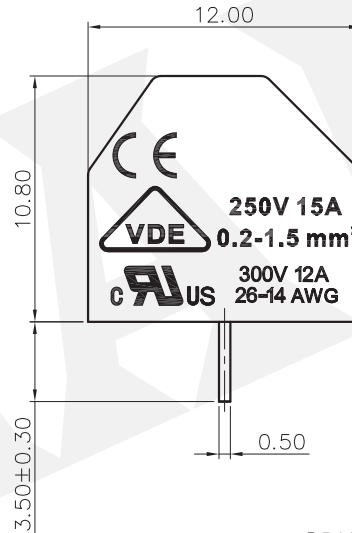

PCB LAYOUT

6.00

NOTES1:

UL Standard

1. Rated Voltage/Current : 300V / 12A
2. Torque Value : M2.5 , 3.54Lb.in
3. Wire Range : 26~14AWG

IEC Standard

1. Rated Voltage/Current : 250V / 15A
2. Torque Value : M2.5 , 0.4N.m
3. Wire Range : 1.5mm²

NOTES2:

1. Dimension shall be interpreted per ASME Y14.5-2009
2. Pitch : 5.0/5.08mm, Poles : N=02~16P
3. Stripping length : 5~6mm
4. Withstanding Voltage : AC2000V/1Min.
5. Operating temperature: -40°C~+105°C
6. Undimensioned Tolerances:

Pitch range in mm		Nominal dimension range in mm				0.1/10		
To	Over	To	Over	To	Over			
6	10	6	10	30	60	100	150	±2'
±0.15	±0.20	±0.30	±0.30	±0.50	±0.70	±1.00	±1.30	

7. RoHS Compliance

DB127S - 5.0/5.08 - XXP - 1Y - 00A (H)
 (Series No.) (Pitch) (Poles) (Single Pitch) (RoHS) 00A-(Standard)
 (Color): 1.(Grey) 2.(Blue) 3.(Black) 4.(Green) 5.(Orange) 6.(Red) 7.(Transparent) 8.(Yellow) 9.(White)